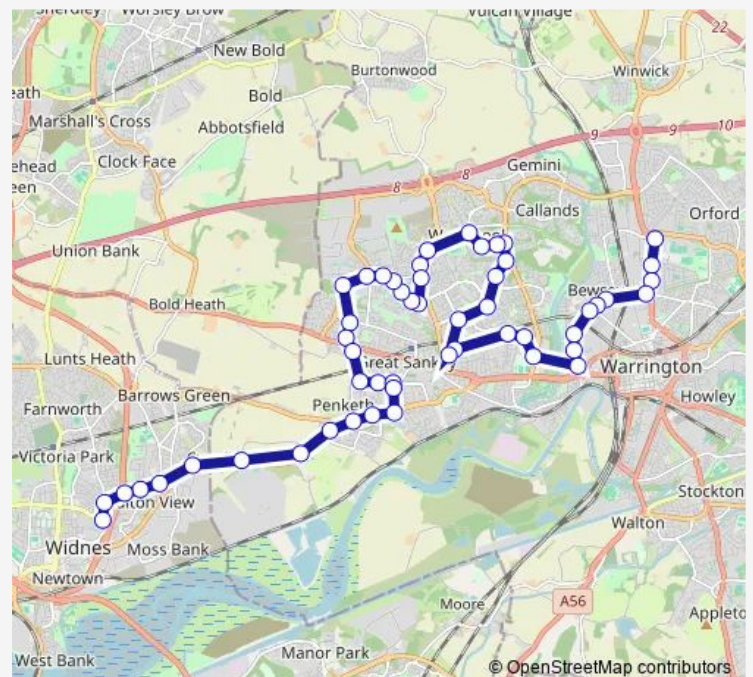

Tasman Close

Ladywood

Asda

Route schedule

Warrington Vale Royal College — Green Oaks

Monday 16:40

Tuesday 16:40

Wednesday 15:00

Thursday 16:40

Friday 16:40

Saturday —

Sunday —

Route info

Direction: Warrington Vale Royal College

Stops: 52

Trip Duration: 0 hour 58 min