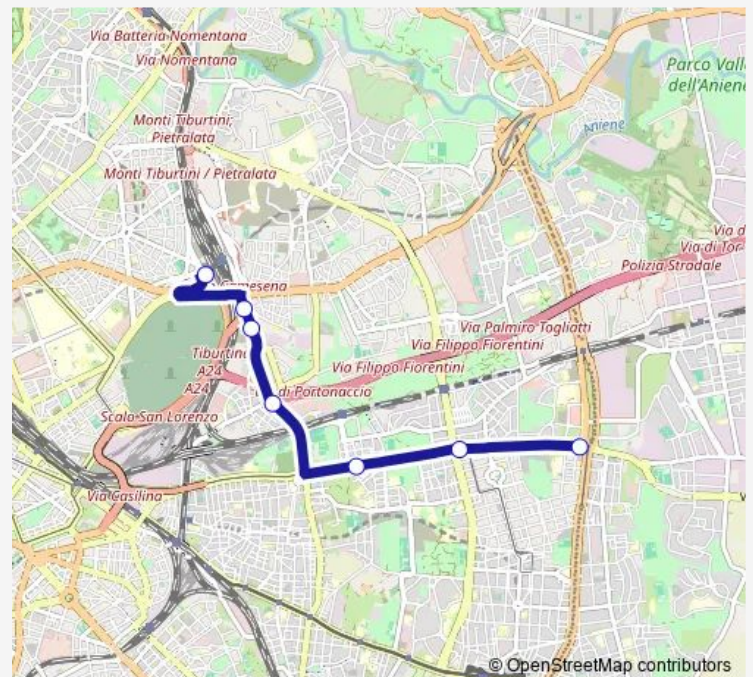

Bus A60

[Go to website](#)

Direction

Staz.Ne Tiburtina (Mb) — Prenestina/Larici

7 stops

[Open route schedule](#)

Staz.Ne Tiburtina (Mb)

Portonaccio/Tiburtina

Portonaccio/Rimessa Atac

Portonaccio/Casal Bertone

Prenestina/Telese

Prenestina/TOR DE' Schiavi

Prenestina/Larici

Route schedule

Staz.Ne Tiburtina (Mb) — Prenestina/Larici

Monday	05:44-02:29 ⁺¹
Tuesday	05:44-02:29 ⁺¹
Wednesday	05:44-02:29 ⁺¹
Thursday	05:44-02:29 ⁺¹
Friday	05:44-02:29 ⁺¹
Saturday	05:44-02:31 ⁺¹
Sunday	05:44-02:31 ⁺¹

Route info

Direction: Staz.Ne Tiburtina (Mb)

Stops: 7

Trip Duration: 0 hour 17 min

■ A60

BusMaps

A60 Bus time schedules and route maps are available in an offline PDF at busmaps.com. Use the busmaps.com website to see live bus times, train schedule or subway schedule, and step-by-step directions for all public transit in Rome