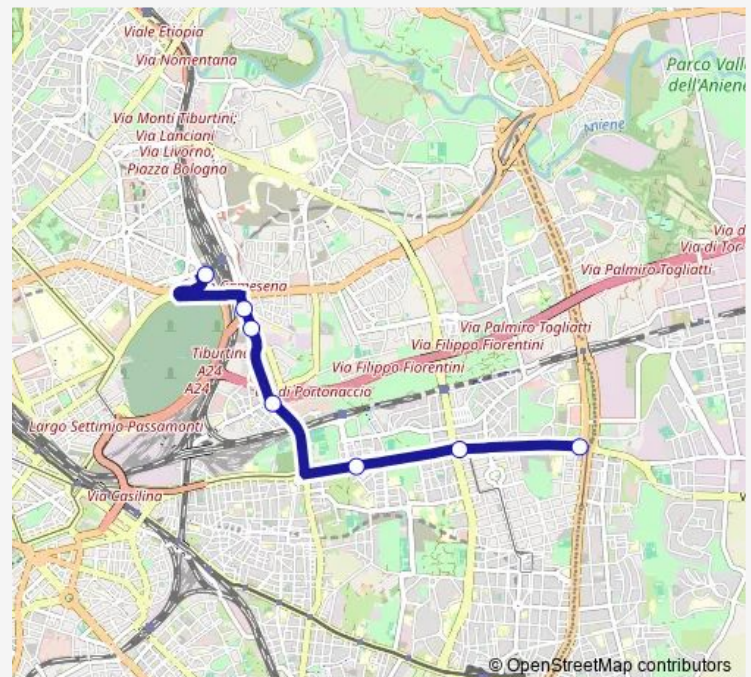

### Direction

STAZ.NE TIBURTINA (MB) — Prenestina/Larici

7 stops

[Open route schedule](#)

STAZ.NE TIBURTINA (MB)

PORTONACCIO/TIBURTINA

Portonaccio/Rimessa Atac

PORTONACCIO/CASAL BERTONE

Prenestina/Telese

Prenestina/TOR DE' Schiavi

Prenestina/Larici

### Route schedule

STAZ.NE TIBURTINA (MB) — Prenestina/Larici

Monday	05:44-02:29 <sup>+1</sup>
Tuesday	05:44-02:29 <sup>+1</sup>
Wednesday	05:44-02:29 <sup>+1</sup>
Thursday	05:44-02:29 <sup>+1</sup>
Friday	05:44-02:29 <sup>+1</sup>
Saturday	05:44-02:31 <sup>+1</sup>
Sunday	05:44-02:31 <sup>+1</sup>

### Route info

Direction: STAZ.NE TIBURTINA (MB)

Stops: 7

Trip Duration: 0 hour 20 min

■ A60

BusMaps

A60 Bus time schedules and route maps are available in an offline PDF at [busmaps.com](https://busmaps.com). Use the [busmaps.com](https://busmaps.com) website to see live bus times, train schedule or subway schedule, and step-by-step directions for all public transit in Rome