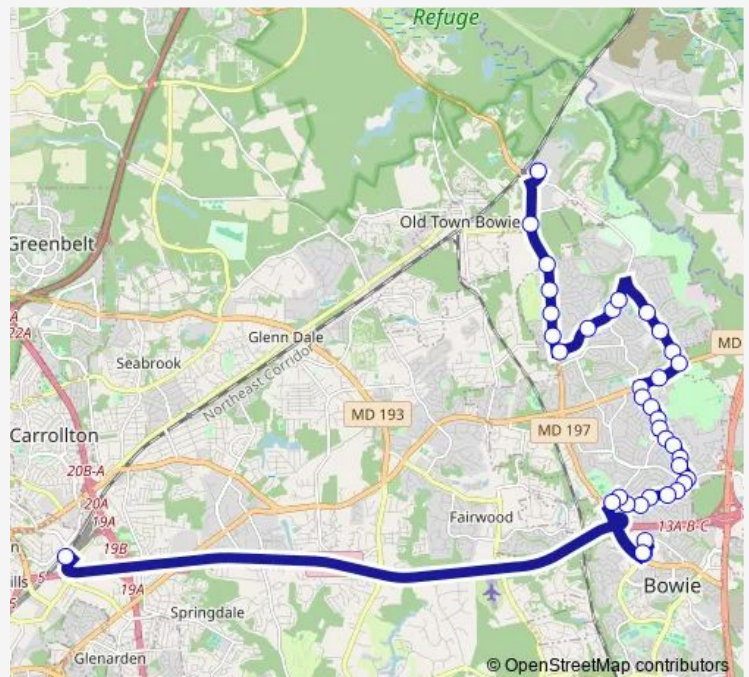

Direction

Bowie State U+MLK Center — New Carrollton+Bay B

37 stops

[Open route schedule](#)

- Bowie State U+MLK Center
- Laurel-Bowie Rd+Race Track
- Laurel-Bowie Rd+Rustic Hill Dr
- Laurel-Bowie Rd+Rockledge Dr
- Laurel-Bowie Rd+Whitehall Dr
- Laurel-Bowie Rd+#7408
- Old Chapel Rd+Laurel-Bowie Rd
- Old Chapel Rd+Chalford Ln
- Old Chapel Rd+Welsley Ln
- Old Chapel Rd+Wakefield Ln
- Race Track Rd+Clearfield Dr
- Race Track Rd+Yorktown Dr
- Race Track Rd+Marquette Ln
- Race Track Rd+Annapolis Rd
- Annapolis Rd+Superior Ln
- Stonybrook Dr+Sussex Ln
- Stonybrook Dr+Shawmont Ln
- Stonybrook Dr+Stonehaven Ln
- Stonybrook Dr+Swirl Ln
- Stonybrook Dr+Shetland Ln
- Buckingham Dr+Briardale Ln

Route schedule

Bowie State U+MLK Center — New Carrollton+Bay B

Monday	04:48-12:16
Tuesday	04:48-12:16
Wednesday	04:48-12:16
Thursday	04:48-12:16
Friday	04:48-12:16
Saturday	—
Sunday	—

Route info

Direction: Bowie State U+MLK Center

Stops: 37

Trip Duration: 0 hour 34 min

Buckingham Dr+Barrister Ln

Buckingham Dr+Barberry Ln

Buckingham Dr+Babbitt Ln

Buckingham Dr+Belair Dr

Kembridge Dr+Kinderbrook Ln

Kembridge Dr+Kresson Pl

Route info

Direction: New Carrollton+Bay B

Stops: 37

Trip Duration: 0 hour 39 min

Race Track Rd+Overbrook Ln

Old Chapel Rd+Wakefield Ln

Old Chapel Rd+Welsley Ln

Old Chapel Rd+Chalford Ln