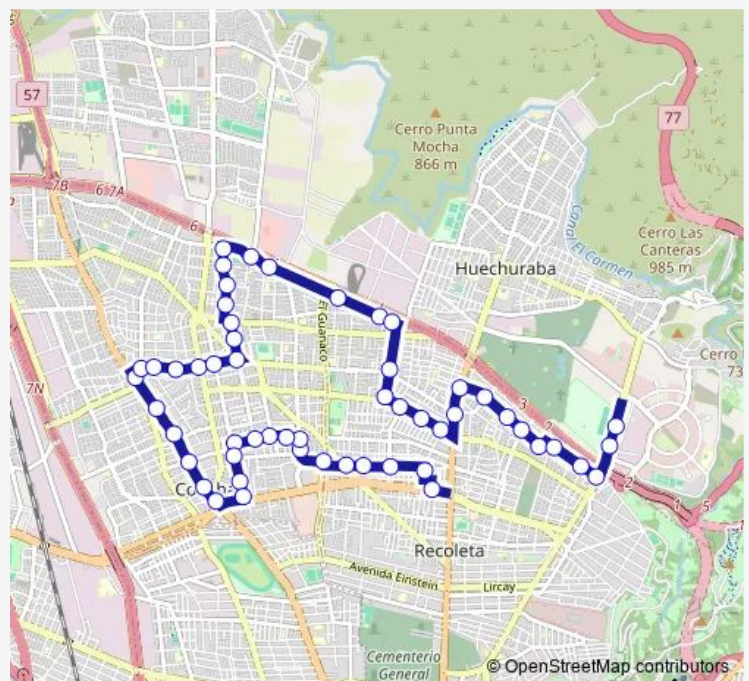

Pb227-Av. Independencia / esq. Elcira Espinoza

Pb283-Av. Independencia / esq. Doctor Asenjo

Pb1708-Parada 2 / (M) Vivaceta

Route schedule

Pb1613-Parada 6 / (M) Dorsal — Pb766-El Salto / esq. Rinconada El Salto

Monday	00:00
Tuesday	00:00
Wednesday	00:00
Thursday	00:00
Friday	00:00
Saturday	00:00
Sunday	00:00

Route info

Direction: Pb1613-Parada 6 / (M) Dorsal

Stops: 54

Trip Duration: 0 hour 47 min

B22 — Palacio Riesco - Urmeneta