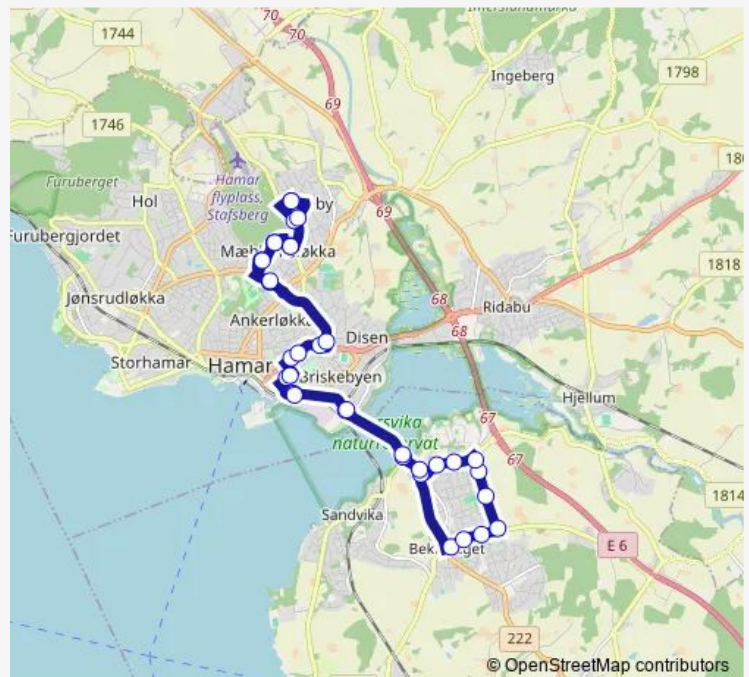

### Route schedule

Lottenvegen — Lottenvegen

Monday 06:00-23:00

Tuesday 06:00-23:00

Wednesday 06:00-23:00

Thursday 06:00-23:00

Friday 06:00-23:00

Saturday 08:00-22:30

### Route info

Direction: Lottenvegen

Stops: 35

Trip Duration: 1 hour 0 min

■ B22 — Bekkelaget - Klukhagan

Jørgen Jensens veg

Kjonerud

Vika