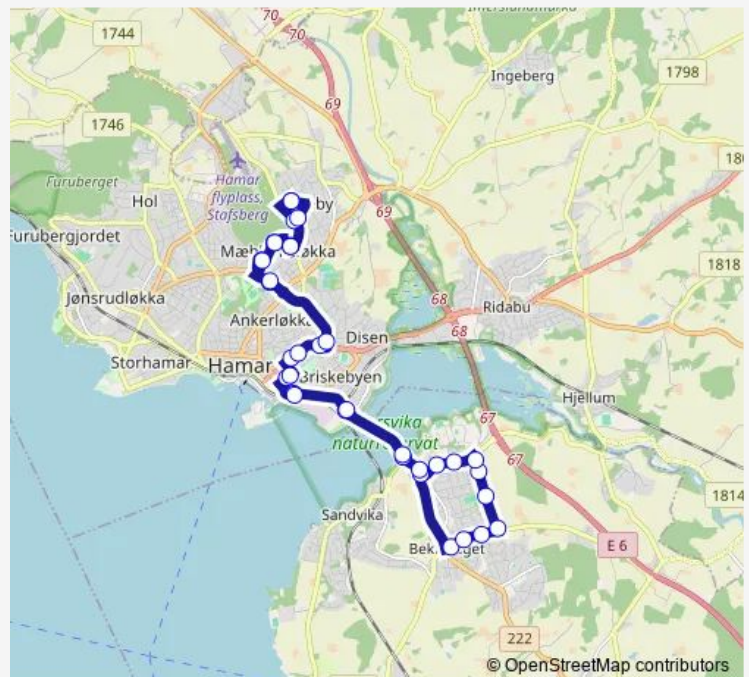

### Route schedule

Lottenvegen — Lottenvegen

Monday 06:00-23:00

Tuesday 06:00-23:00

Wednesday 06:00-23:00

Thursday 06:00-23:00

Friday 06:00-23:00

Saturday 08:00-22:30

### Route info

Direction: Lottenvegen

Stops: 35

Trip Duration: 1 hour 0 min

■ B22 — Bekkelaget - Klukhagan

Jørgen Jensens veg

Kjonerud

Vika