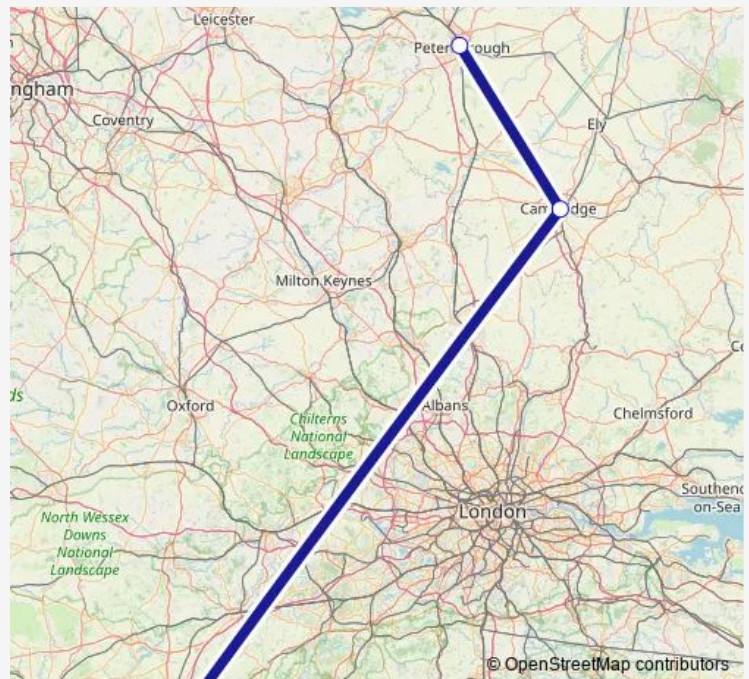

Bus B22 Queensgate Bus Park, P-Boomtown Fair Matterley Estate, Boomtown Fair

[Go to website](#)

Direction

Boomtown Fair Matterley Estate — Queensgate Bus Park, Bay E

3 stops

[Open route schedule](#)

Boomtown Fair Matterley Estate

Parkside, Bay 17

Queensgate Bus Park, Bay E

Route schedule

Boomtown Fair Matterley Estate — Queensgate Bus Park, Bay E

Monday	11:00-13:30
Tuesday	—
Wednesday	—
Thursday	—
Friday	—
Saturday	—
Sunday	—

Route info

Direction: Boomtown Fair Matterley Estate

Stops: 3

Trip Duration: 3 hour 50 min

■ B22 — Queensgate Bus Park, P-Boomtown Fair Matterley Estate, Boomtown Fair

Direction

Queensgate Bus Park,Bay E — Boomtown Fair Matterley Estate

Tuesday —

Wednesday 09:30-11:30

Thursday 09:30

Friday —

Saturday —

Sunday —

Route info

Direction: Queensgate Bus Park,Bay E