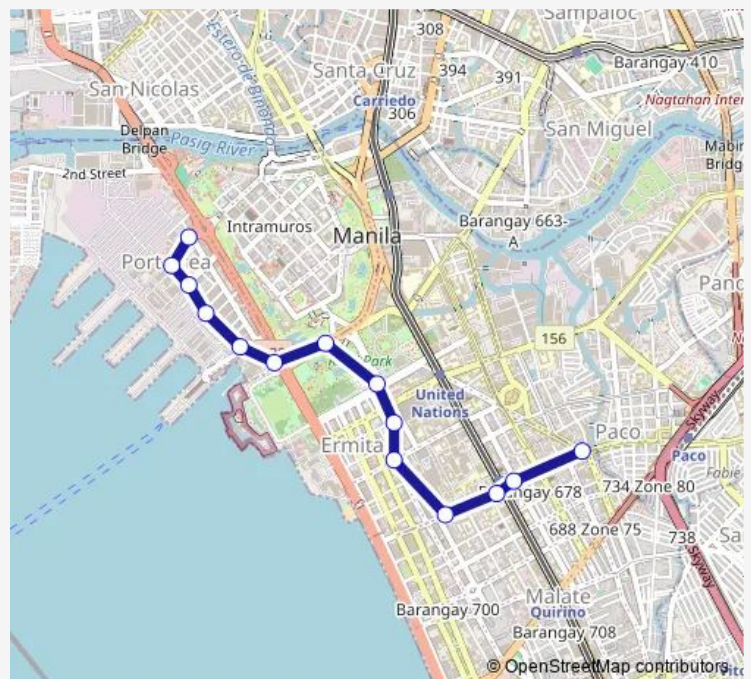

Bus Paco - Pier South

[Go to website](#)

Direction

Railroad Dr / 13th St Intersection, Manila — Angel Linao / Pedro Gil

14 stops

[Open route schedule](#)

Railroad Dr / 13th St Intersection, Manila

Antonio C. Delgado / 13th St Intersection, Manila

Angel Linao / Pedro Gil

Route schedule

Railroad Dr / 13th St Intersection, Manila — Angel Linao / Pedro Gil

Monday 00:00

Tuesday 00:00

Wednesday 00:00

Thursday 00:00

Friday 00:00

Saturday 00:00

Sunday 00:00

Route info

Direction: Railroad Dr / 13th St Intersection, Manila

Stops: 14

Trip Duration: 0 hour 19 min

■ Paco - Pier South

Bus time schedules and route maps are available in an offline PDF at busmaps.com. Use the busmaps.com website to see live bus times, train schedule or subway schedule, and step-by-step directions for all public transit in Manila