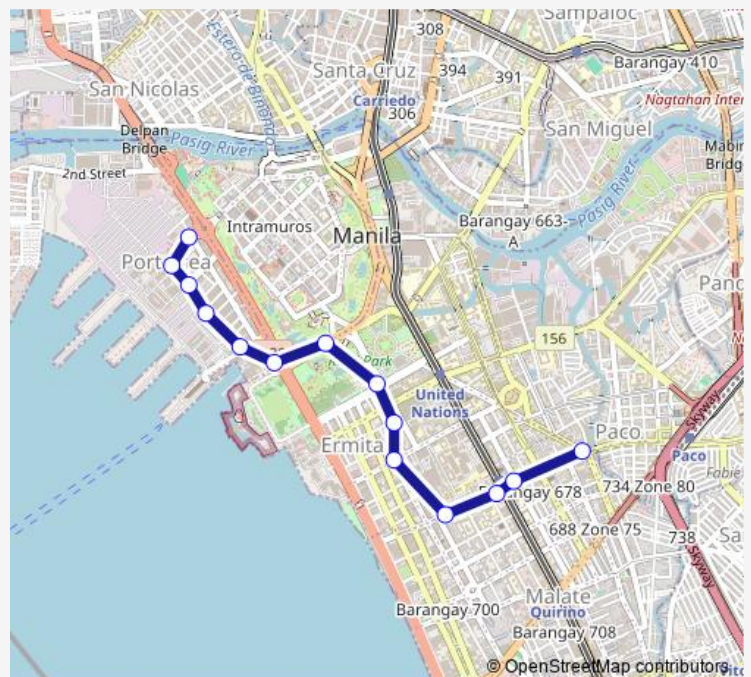

Bus Paco - Pier South

[Go to website](#)

Direction

Railroad Dr / 13th St Intersection, Manila — Angel Linao / Pedro Gil

14 stops

[Open route schedule](#)

Railroad Dr / 13th St Intersection, Manila

Antonio C. Delgado / 13th St Intersection, Manila

Saturday 00:00

Sunday 00:00

Route info

Direction: Railroad Dr / 13th St Intersection, Manila

Stops: 14

Trip Duration: 0 hour 19 min

■ Paco - Pier South

Bus time schedules and route maps are available in an offline PDF at busmaps.com. Use the busmaps.com website to see live bus times, train schedule or subway schedule, and step-by-step directions for all public transit in Manila