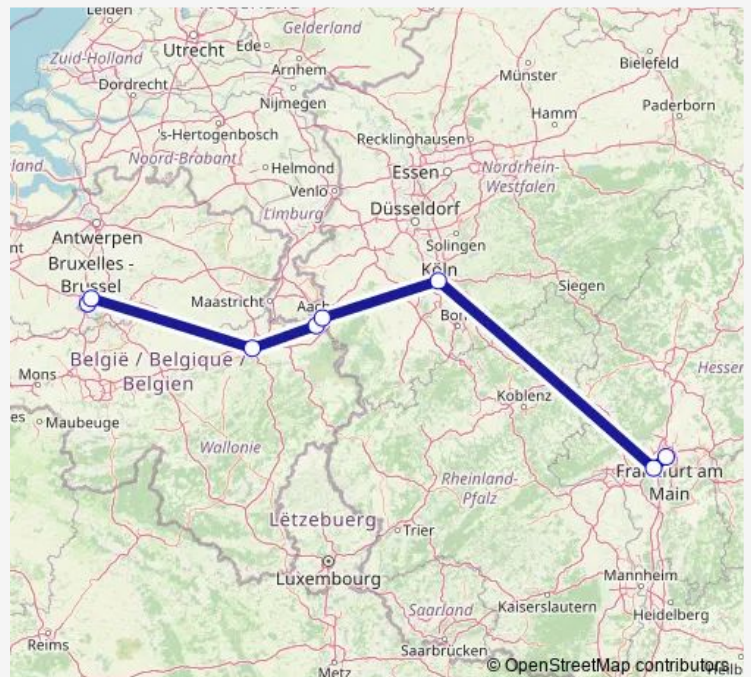

Rail ICE 11

[Go to website](#)

Direction

undefined — undefined

0 stops

[Open route schedule](#)

Route schedule

undefined — undefined

Monday 06:25

Tuesday 06:25

Wednesday 06:25

Thursday 06:25

Friday 06:25

Saturday 06:25

Sunday —

Route info

Direction:

Stops: 0

Trip Duration: — min

ICE 11