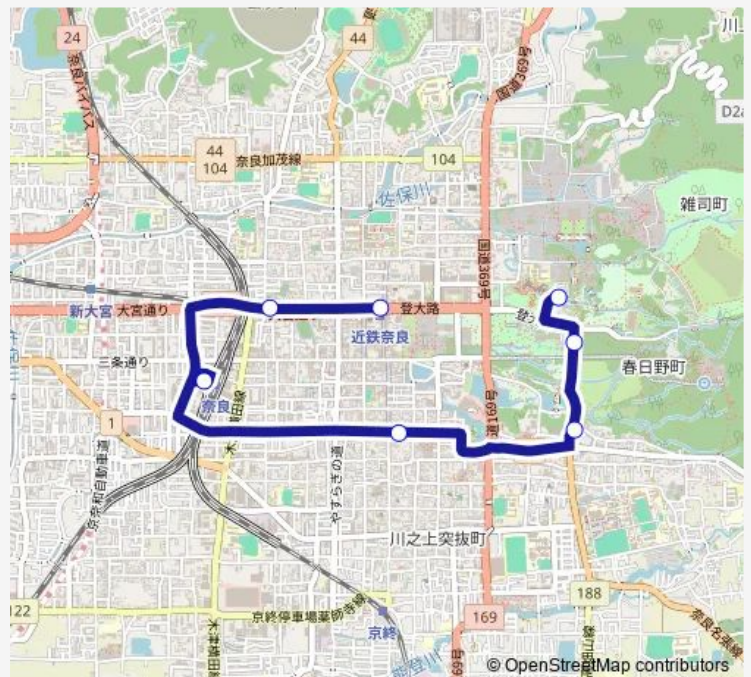

Tuesday —

Wednesday 16:40-17:10

Thursday 16:40-17:10

Friday —

Saturday 16:40-17:10

Sunday 16:40-17:10

Route info

Direction: 大仏殿前駐車場

Stops: 7

Trip Duration: 0 hour 23 min

ぐるっとバス「奈良公園ルート」

BusMaps

ぐるっとバス「奈良公園ルート」 Bus time schedules and route maps are available in an offline PDF at busmaps.com. Use the busmaps.com website to see live bus times, train schedule or subway schedule, and step-by-step directions for all public transit in Nara-shi