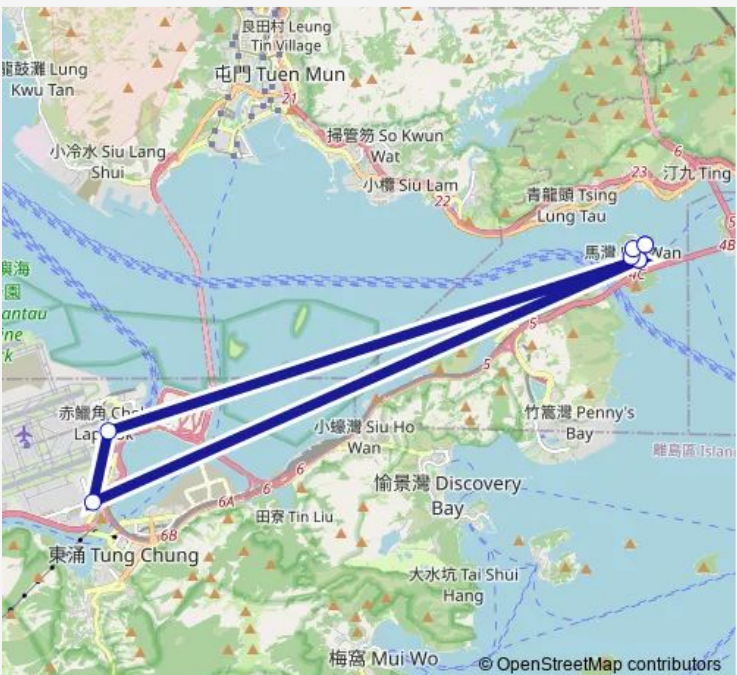

[Pi] PAK LAM Road: Layby Near THE Roundabout

[Pi] KEI WAI Primary School|[Pi] PAK LAM Road Opposite KEI WAI Primary School|[Pi] PAK LAM Road Opposite TO C.C.C. KEI WAI Primary School (MA WAN)|[Pi] PAK LAM Road: Layby From About 170m North OF THE Southern Junction With PAK LAI Road

[Pi] PAK LAM Road Opposite Park Island Block 21|[Pi] TIN LIU NEW Village

[Pi] MA WAN (Tung WAN BUS Terminus)

Route schedule

[Pi] MA WAN (Tung WAN BUS Terminus) — [Pi] MA WAN (Tung WAN BUS Terminus)

Monday	06:30
Tuesday	06:30
Wednesday	06:30
Thursday	06:30
Friday	06:30
Saturday	06:30
Sunday	06:30

Route info

Direction: [Pi] MA WAN (Tung WAN BUS Terminus)

Stops: 9

Trip Duration: 0 hour 25 min

■ NR334 — MA WAN (Tung WAN BUS Terminus) - Hong Kong International Airport (Circular) **BusMaps**

Direction

[Pi] MA WAN (Tung WAN BUS Terminus) — [Pi] MA WAN (Tung WAN BUS Terminus)