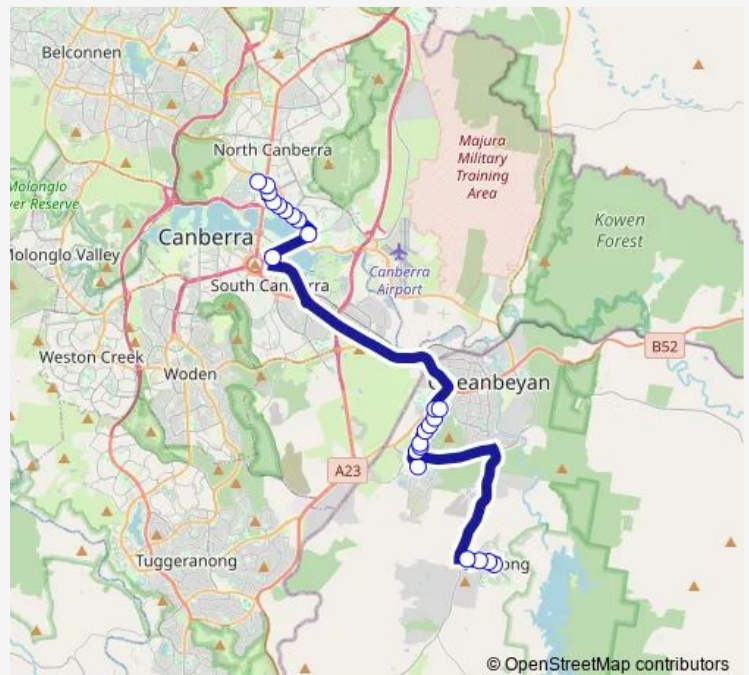

- Googong North Village Centre, Gorman Dr
- The Anglican School Googong, Gorman Dr
- Gorman Dr After Hearne St
- Wellsvale Dr After Glenrock Dr
- Jerrabomberra Pkwy After Brudenell Dr
- Limestone Dr Opp Jerrabomberra Village Shopping Centre
- Halloran Dr At Dixon Pl
- Halloran Dr Before Breen Pl
- Carolyn Jackson Dr After Kinlyside Av
- Carolyn Jackson Dr Opp Guise Pl
- Morella Av Opp Glenora Ct
- Morella Av Before Elouera Ct
- North Tce At Southbar Rd
- Barton Bus Stn Plt 1
- Russell Dr Opp Russell Offices
- Constitution Av After Russell Dr
- Anzac Park East Constitution Av
- Constitution Av After Anzac Park West
- Constitution Av Opp CIT Reid
- Constitution Av Opp National Convention Centre

Route schedule

Googong North Village Centre, Gorman Dr — Marcus Clarke St Before Rimmer St

Monday	07:17-07:57
Tuesday	07:17-07:57
Wednesday	07:17-07:57
Thursday	07:17-07:57
Friday	07:17-07:57
Saturday	—
Sunday	—

Route info

Direction: Googong North Village Centre, Gorman Dr

Stops: 23

Trip Duration: 1 hour 3 min

840X — Canberra CBD to Googong via Russell and Jerrabomberra (Express Service)

Legislative Assembly London Cct

City Interchange Plt 12

Marcus Clarke St Before Rimmer St

Direction

ANU Rimmer St — Googong North Village Centre, Gorman Dr

23 stops

[Open route schedule](#)

ANU Rimmer St

City Interchange Plt 10