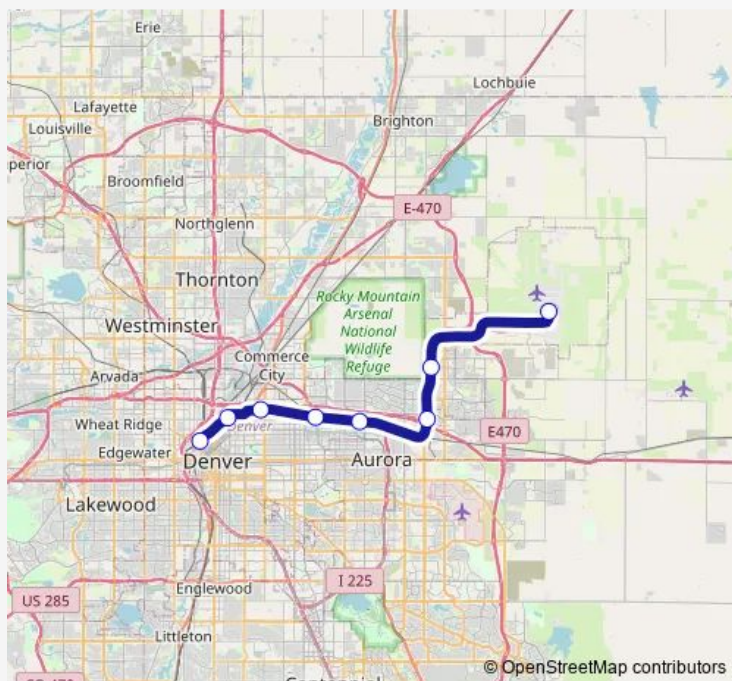

Central Park Station Track 2

40th & Colorado Station Track 2

38th & Blake Station Track 2

Union Station Track 1

### Route schedule

Denver Airport Station — Union Station Track 1

Monday 04:12-01:27<sup>+1</sup>

Tuesday 04:12-01:27<sup>+1</sup>

Wednesday 04:12-01:27<sup>+1</sup>

Thursday 04:12-01:27<sup>+1</sup>

Friday 04:12-01:57<sup>+1</sup>

### Route info

Direction: Denver Airport Station

Stops: 8

Trip Duration: 0 hour 37 min

A — Union Station to Denver Airport Station

**Direction**

Union Station Track 1 — Denver Airport Station

8 stops

[Open route schedule](#)

Union Station Track 1

38th &amp; Blake Station Track 1

40th &amp; Colorado Station Track 1

Central Park Station Track 1

Peoria Station Track 1

40th Ave &amp; Airport Blvd - Gateway Park Station Track 1