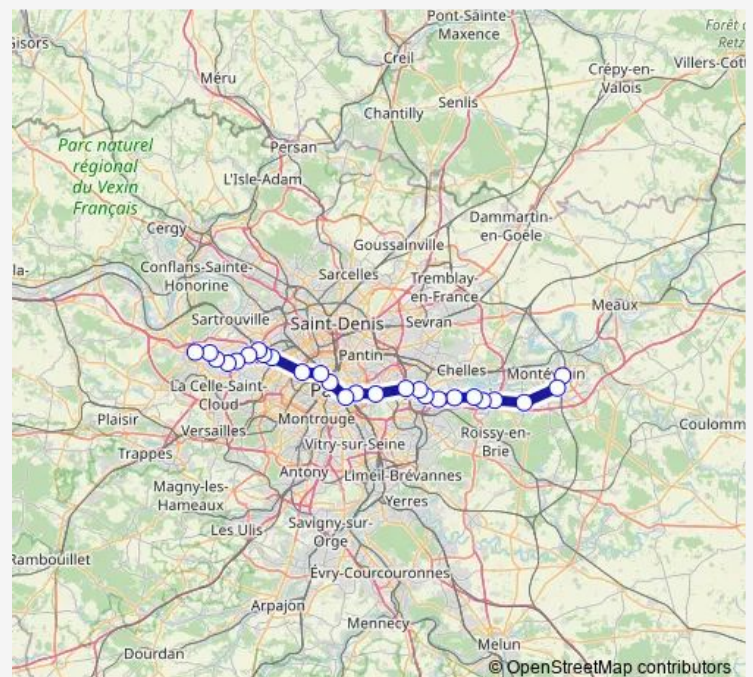

Gare de Lyon

Nation

Vincennes

Val de Fontenay

Neuilly-Plaisance

Bry-sur-Marne

Noisy-le-Grand - Mont d'Est

Noisy - Champs

### Route schedule

Saint-Germain-en-Laye — Marne-la-Vallée Chessy

Monday 04:58-23:44

Tuesday 04:58-23:44

Wednesday 04:58-23:44

Thursday 04:58-23:44

Friday 04:58-23:44

Saturday 04:59

### Route info

Direction: Saint-Germain-en-Laye

Stops: 26

Trip Duration: 1 hour 10 min

Lognes

Torcy

Bussy-Saint-Georges

Val d'Europe