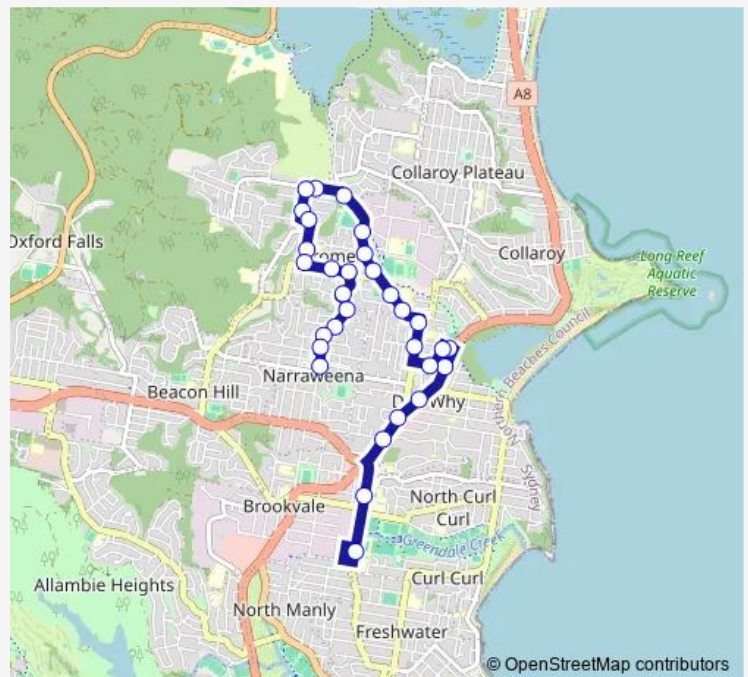

School Bus 706n Freshwater Senior Campus to Narraweena

[Go to website](#)

Direction

Nbsc Freshwater Senior Campus, Harbord Rd — Alfred St At Alamein Av

31 stops

[Open route schedule](#)

- Nbsc Freshwater Senior Campus, Harbord Rd
- Harbord Rd At West St
- Pittwater Rd At May Rd
- Pittwater Rd Opp Pacific Pde
- Dee Why B-Line, Pittwater Rd
- Pittwater Rd At Hawkesbury Av
- Lismore Av After Pittwater Rd
- Westminster Av After Lismore Av
- Regent St At Westminster Av
- Fisher Rd At Tor Rd
- Fisher Rd Opp Ilikai Pl
- Fisher Rd North After Lynwood Av
- Cromer Community Centre, Fisher Rd
- Fisher Rd North After Carawa Rd
- Fisher Rd North Opp Dee Why Bowling And Recreation Club
- Fisher Rd At Grover Av
- South Creek Rd After Toronto Av
- Toronto Av Before Carrington Av
- Carrington Av At Toronto Av
- Carrington Av At Washington Av

Route schedule

Nbsc Freshwater Senior Campus, Harbord Rd — Alfred St At Alamein Av

| | |
|-----------|-------|
| Monday | 15:10 |
| Tuesday | 15:10 |
| Wednesday | 15:10 |
| Thursday | 15:10 |
| Friday | 15:10 |
| Saturday | — |
| Sunday | — |

Route info

Direction: Nbsc Freshwater Senior Campus, Harbord Rd

Stops: 31

Trip Duration: 0 hour 27 min

706n — Freshwater Senior Campus to Narraweena

Grover Av Opp Carcoola Rd

Cromer Public School, Carcoola Rd

Carcoola Rd At Carawa Rd

Carawa Rd After Waroon Rd

Carawa Rd At Alfred St

Alfred St Before Maas St

Alfred St After Rowena Rd

Alfred St At Rayner Av

Alfred St Opp Greenwood Av

Alfred St At Parr Pde