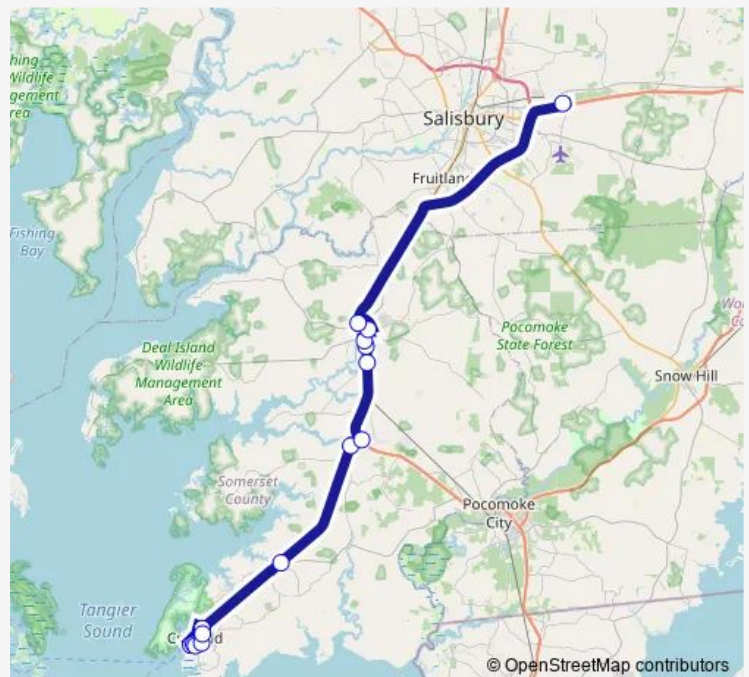

Bus 706N Salisbury-Crisfield-Princess Anne

[Go to website](#)

Direction

Mcdonalds - Crisfield — Shore Transit Bus Terminal

15 stops

[Open route schedule](#)

- Mcdonalds - Crisfield
- Somers Cove 1 - Wilson Center
- Charlotte Ave. & Cove St. - East
- Somers Cove 3 - Retirement Village
- Cove St. & Somerset Ave. - East
- Crisfield High School - North
- Marion Fire Department - North
- Dash In - North
- Westover Park and Ride
- Princess Anne Storage
- Hampden Avenue - North
- Princess Anne Post Office - North
- Umes - Student Services Center
- Princess Anne Transfer Point
- Shore Transit Bus Terminal

Route schedule

Mcdonalds - Crisfield — Shore Transit Bus Terminal

Monday	06:20-18:00
Tuesday	06:20-18:00
Wednesday	06:20-18:00
Thursday	06:20-18:00
Friday	06:20-18:00
Saturday	—
Sunday	—

Route info

Direction: Mcdonalds - Crisfield

Stops: 15

Trip Duration: 1 hour 14 min

706N — Salisbury-Crisfield-Princess Anne

Direction

Shore Transit Bus Terminal — Princess Anne Transfer Point

15 stops

[Open route schedule](#)

Shore Transit Bus Terminal

Princess Anne Transfer Point

Mcdonalds - Crisfield

Somers Cove 1 - Wilson Center

Charlotte Ave. & Cove St. - East

Somers Cove 3 - Retirement Village

Cove St. & Somerset Ave. - East

Crisfield High School - North