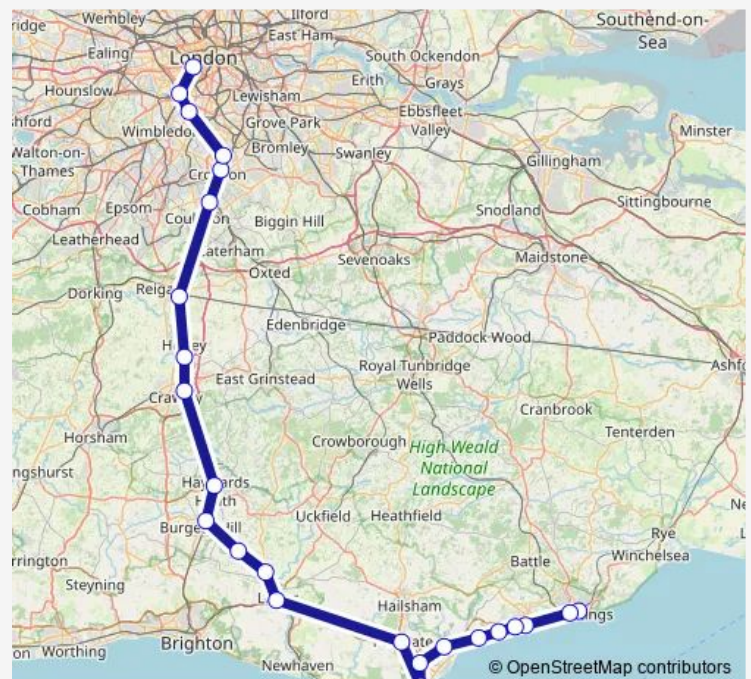

Lewes

Cooksbridge

Wivelsfield

Haywards Heath

Three Bridges

Gatwick Airport

Horley

Earlswood (Surrey)

Thursday 06:10

Friday 06:10

Saturday —

Sunday —

Route info

Direction: Hastings

Stops: 24

Trip Duration: 2 hour 18 min