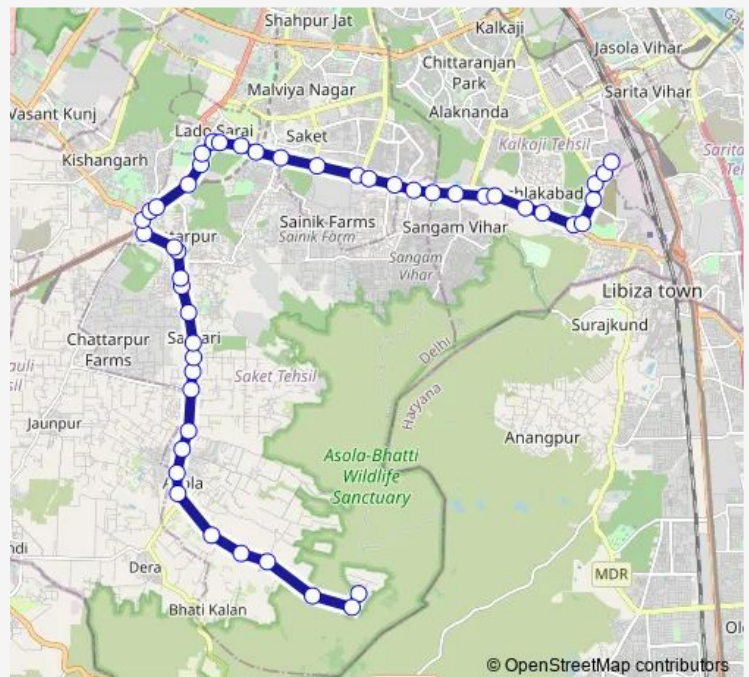

Thursday 05:15-20:39

Friday 05:15-20:39

Saturday 05:15-20:39

Sunday 05:15-20:39

Route info

Direction: Bhati Mines (T)

Stops: 48

Trip Duration: 1 hour 39 min

523stldown

BusMaps

Andheria More / Chhatarpur Metro Station

Andheria Bagh More

Qutub Minar Metro Station

Delhi Jal Board (MG Road)

Ahinsa Sthal

Lado Sarai Crossing