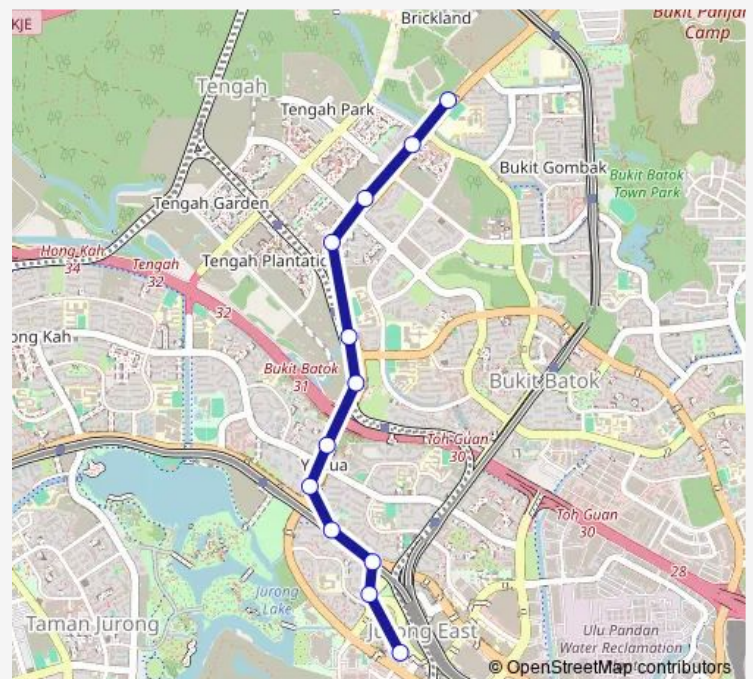

Bus 160A

[Go to website](#)

Direction

Jurong East Int — Opp Dunearn Sec Sch

12 stops

[Open route schedule](#)

Jurong East Int

Seventh-Day Advent Ch

Friday 06:24

Saturday —

Sunday —

Route info

Direction: Jurong East Int

Stops: 12

Trip Duration: 0 hour 18 min

160A

160A Bus time schedules and route maps are available in an offline PDF at busmaps.com. Use the busmaps.com website to see live bus times, train schedule or subway schedule, and step-by-step directions for all public transit in Singapore