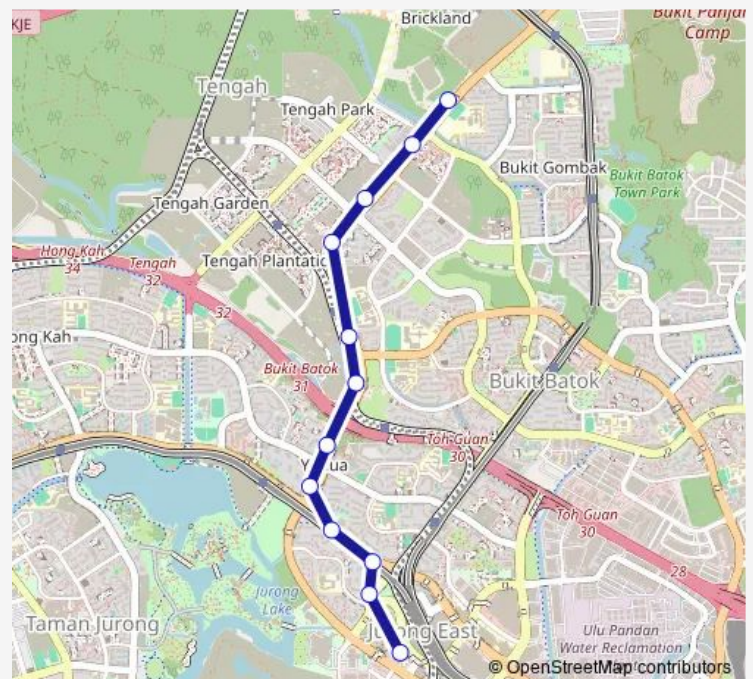

### Direction

Jurong East Int — Opp Dunearn Sec Sch

12 stops

[Open route schedule](#)

Jurong East Int

Seventh-Day Advent Ch

Blk 105

Blk 112

### Route schedule

Jurong East Int — Opp Dunearn Sec Sch

Monday 06:24

Tuesday 06:24

Wednesday 06:24

Thursday 06:24

Friday 06:24

Saturday —

### Route info

Direction: Jurong East Int

Stops: 12

Trip Duration: 0 hour 18 min

160a

BusMaps

160a Bus time schedules and route maps are available in an offline PDF at [busmaps.com](https://busmaps.com). Use the [busmaps.com](https://busmaps.com) website to see live bus times, train schedule or subway schedule, and step-by-step directions for all public transit in Singapore