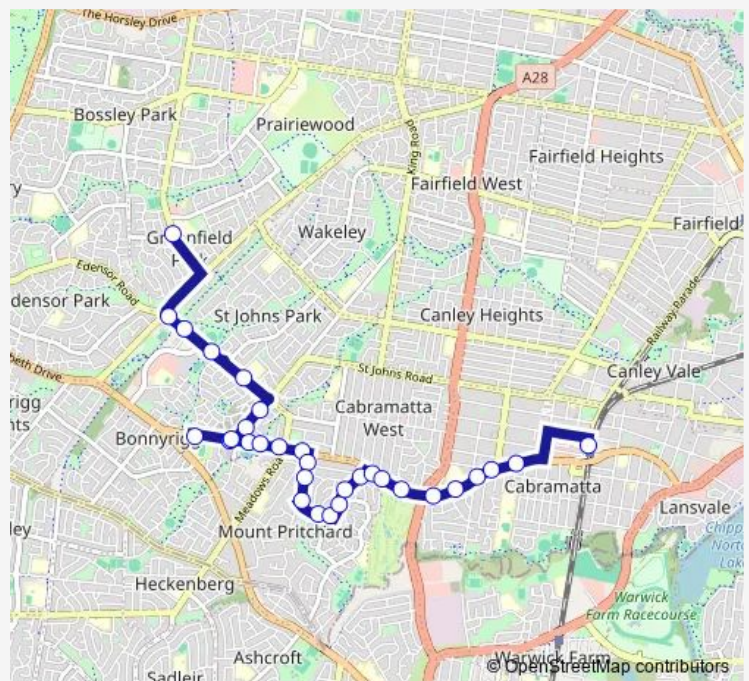

School Bus 9542 St Johns Park High School to Cabramatta

[Go to website](#)

Direction

St Johns Park High School, Mimosa Rd — Cabramatta Station, Railway Pde, Stand E

31 stops

[Open route schedule](#)

- St Johns Park High School, Mimosa Rd
- Edensor Rd After Smithfield Rd
- St Johns Park Bowling Club, Edensor Rd
- Edensor Rd Before Newleaf Pde
- St Johns Park Public School, Edensor Rd
- Humphries Rd Opp Sandilands Rd
- Our Lady Of Mount Carmel Primary School, Humphries Rd
- Cabramatta Rd W Before Katinka St
- Bonnyrigg High School, Cabramatta Rd West
- Cabramatta Rd W At Humphries Rd
- Our Lady Of Mt Carmel Primary School, Cabramatta Rd W
- 621 Cabramatta Rd W
- Cabramatta Rd West Before Meadows Rd
- Cabramatta Rd West Opp Hemphill Av
- Anderson Av At Pritchard St
- Anderson Av Opp Haig St
- Anderson Av At David St
- David St At Benjamin Rd
- David St At Floyd Pl
- Oliphant St Opp Townview Rd
- Townview Rd Opp Oliphant St

Route schedule

St Johns Park High School, Mimosa Rd — Cabramatta Station, Railway Pde, Stand E

Monday	15:01
Tuesday	15:01
Wednesday	15:01
Thursday	15:01
Friday	15:01
Saturday	—
Sunday	—

Route info

Direction: St Johns Park High School, Mimosa Rd

Stops: 31

Trip Duration: 0 hour 39 min

9542 — St Johns Park High School to Cabramatta

Townview Rd Opp Hutchens Av

Cabramatta Rd West After Boyd St

Cabramatta Rd Before High St

Cabramatta Rd Before Bauer Rd

Fairfield Congregation Church, Cabramatta Rd

Cabramatta West Public School, Cabramatta Rd West

Cabramatta Rd West After Coventry Rd

Cabramatta Rd W At Gladstone St

Cabramatta Rd W Opp Aladore Av

Cabramatta Station, Railway Pde, Stand E

9542 School Bus time schedules and route maps are available in an offline PDF at busmaps.com. Use the busmaps.com website to see live bus times, train schedule or subway schedule, and step-by-step directions for all public transit in Liverpool