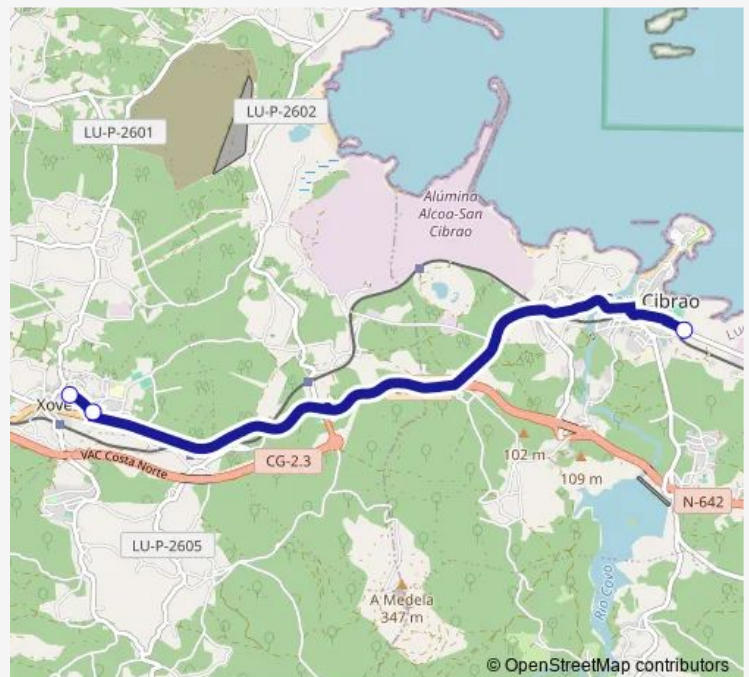

Bus Xg618054 IES Marqués De Sargadelos-Xove 2

[Go to website](#)

Direction

IES Marqués DE Sargadelos — Xove 2

3 stops

[Open route schedule](#)

IES Marqués DE Sargadelos

Catycris

Xove 2

Route schedule

IES Marqués DE Sargadelos — Xove 2

Monday	18:15
Tuesday	—
Wednesday	—
Thursday	—
Friday	—
Saturday	—
Sunday	—

Route info

Direction: IES Marqués DE Sargadelos

Stops: 3

Trip Duration: 1 hour 10 min

■ Xg618054 — IES Marqués De Sargadelos-Xove 2

Direction

Xove 2 — IES Marqués DE Sargadelos

3 stops

[Open route schedule](#)

Xove 2

Catycris

IES Marqués DE Sargadelos

Route schedule

Xove 2 — IES Marqués DE Sargadelos

Monday	16:10
Tuesday	—
Wednesday	—
Thursday	—
Friday	—
Saturday	—
Sunday	—

Route info

Direction: Xove 2

Stops: 3

Trip Duration: 0 hour 10 min

Xg618054 Bus time schedules and route maps are available in an offline PDF at busmaps.com. Use the busmaps.com website to see live bus times, train schedule or subway schedule, and step-by-step directions for all public transit in Xove