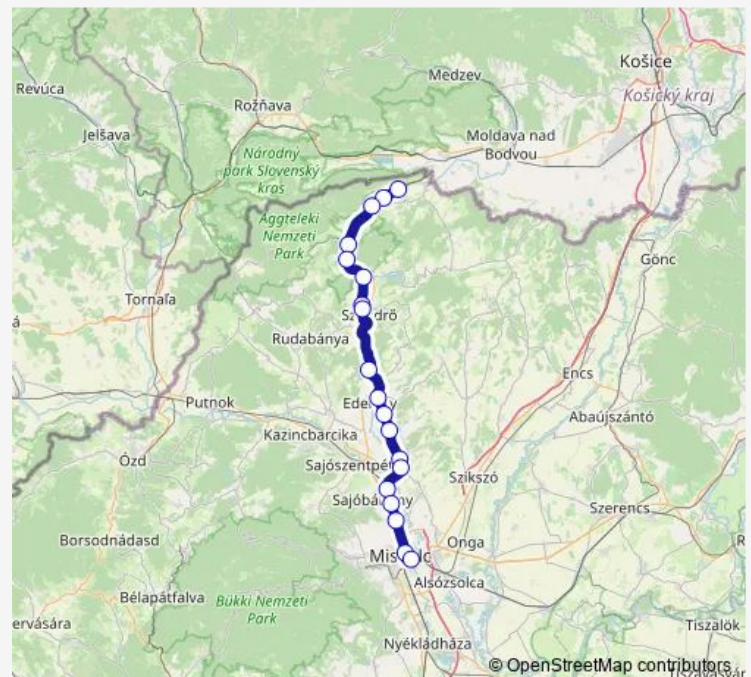

Saturday 04:00

Sunday 04:00

Route info

Direction: Tornanádaska

Stops: 19

Trip Duration: 1 hour 30 min

■ 35419

BusMaps