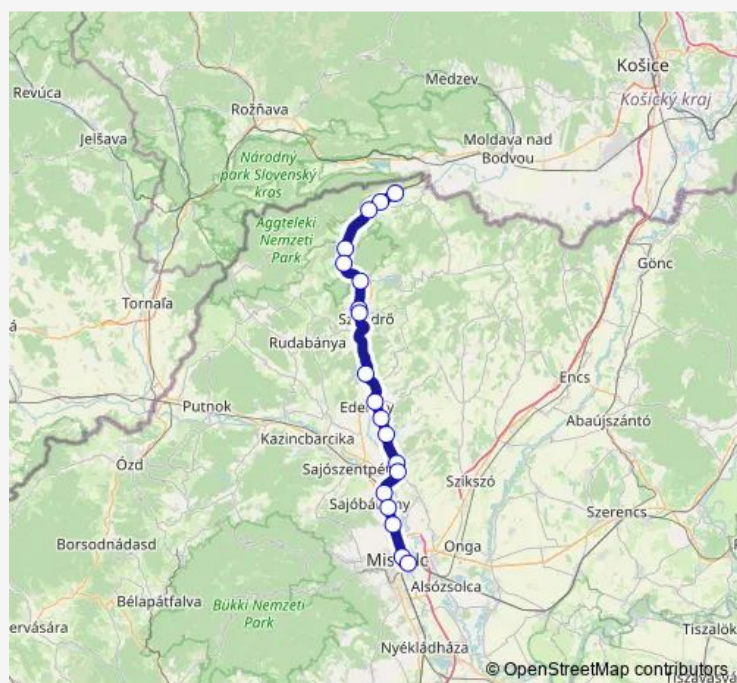

Borsodszirák

Boldva

Alsóboldva

Sajóecseg

Sajókeresztúr

Szirmabesenyő

Miskolc-Gömöri

Miskolc-Tiszai

**Route schedule**

Tornanádaska — Miskolc-Tiszai

Monday 04:00

Tuesday 04:00

Wednesday 04:00

Thursday 04:00

Friday 04:00

Saturday 04:00

Sunday 04:00

**Route info**

Direction: Tornanádaska

Stops: 19

Trip Duration: 1 hour 30 min

35419

35419 Rail time schedules and route maps are available in an offline PDF at busmaps.com. Use the busmaps.com website to see live bus times, train schedule or subway schedule, and step-by-step directions for all public transit in Edeleny