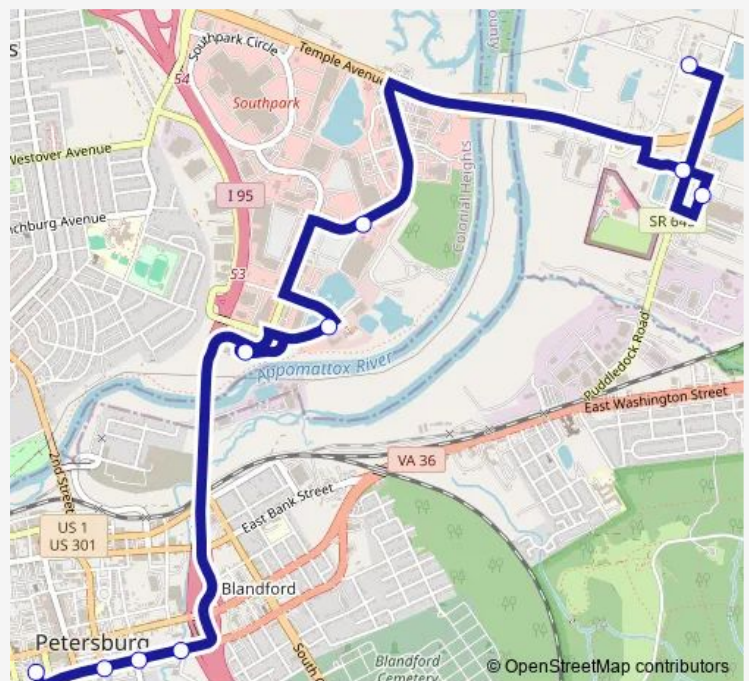

[Go to website](#)

**Direction**  
 Petersburg Station — Anne Terrace and Denmark Square  
 Puddledock Place Apartments

10 stops

[Open route schedule](#)

- Petersburg Station
- Wythe Street and Adams Street
- Wythe Street and Jefferson Street
- Wythe Street and Mckeever Street
- E Roslyn Court Bon Secours (Emergency Care)
- Roslyn Road and South Avenue (American Fitness)
- Charles H Dimmock Parkway at Walmart
- Colonial Xing Drive and Puddledock Road (Labcorps)
- Waterside Drive at Lowes
- Anne Terrace and Denmark Square Puddledock Place Apartments

Route schedule

Petersburg Station — Anne Terrace and Denmark Square  
 Puddledock Place Apartments

Monday	06:15-17:15
Tuesday	06:15-17:15
Wednesday	06:15-17:15
Thursday	06:15-17:15
Friday	06:15-17:15
Saturday	06:15-17:15
Sunday	—

Route info

Direction: Petersburg Station

Stops: 10

Trip Duration: 0 hour 25 min

South Park Mall

Southpark Circle (Regal 16 Cinema)

Southpark Boulevard at Dollar Tree (Northbound)

Southpark Boulevard at Southgate Square at (Burlington and Wendy's)

Holiday Inn and Hampton Inn

Washington Street and Madison Street