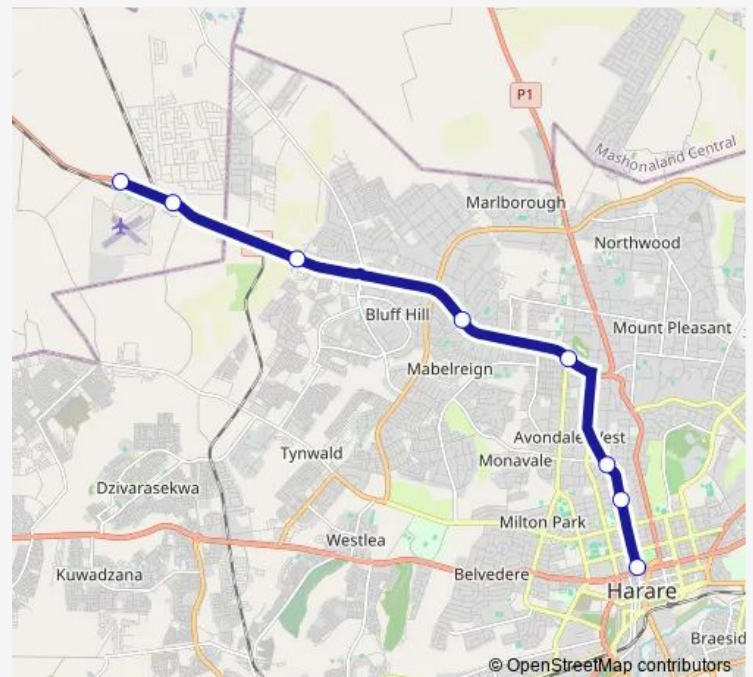

Corner West Road &amp; Lomagundi Road

Avondale Shopping Centre

Parienyatwa Hospital

Parklane Hub

## Route schedule

Mount Hampden — Parklane Hub

Monday 12:24

Tuesday 12:24

Wednesday 12:24

Thursday 12:24

Friday 12:24

Saturday 12:24

## Route info

Direction: Mount Hampden

Stops: 8

Trip Duration: 0 hour 33 min

Mount Hampden to Parklane Hub

Communal Taxi Service time schedules and route maps are available in an offline PDF at [busmaps.com](https://busmaps.com). Use the [busmaps.com](https://busmaps.com) website to see live bus times, train schedule or subway schedule, and step-by-step directions for all public transit in Harare