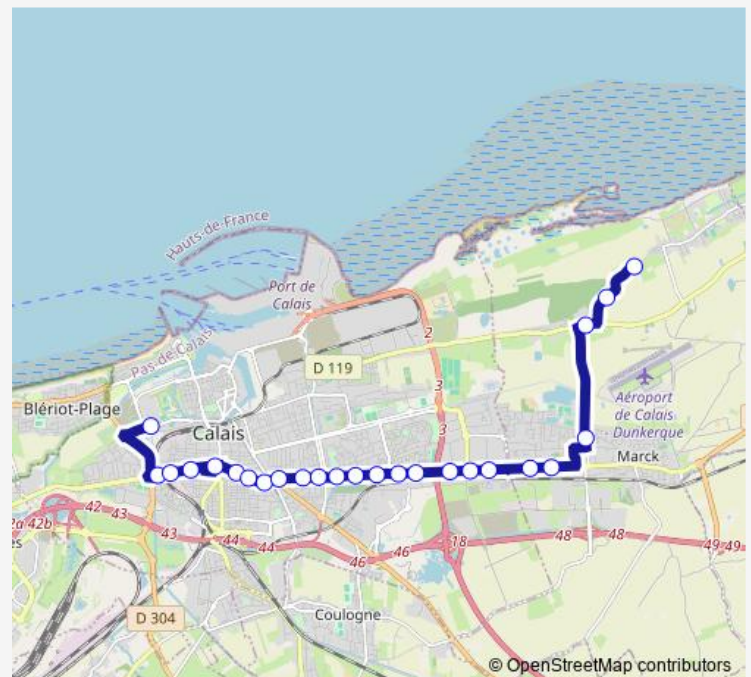

Schweitzer

Route schedule

Coubertin — Hemmes DE Marck

| | |
|-----------|-------|
| Monday | 18:10 |
| Tuesday | 18:10 |
| Wednesday | 12:13 |
| Thursday | 18:10 |
| Friday | 18:10 |
| Saturday | 12:13 |
| Sunday | — |

Route info

Direction: Coubertin

Stops: 25

Trip Duration: 0 hour 20 min

Verdun

Eglise DU Fort Vert

Bois Chardeau

Hemmes DE Marck