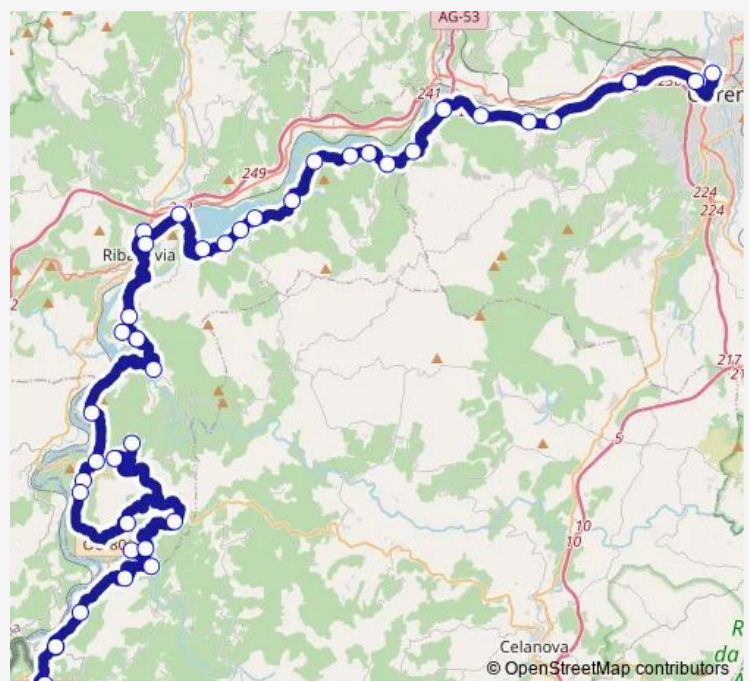

Thursday 07:30

Friday 07:30

Saturday —

Sunday —

Route info

Direction: Ponte Barxas

Stops: 41

Trip Duration: 1 hour 32 min

Friday 13:15

Saturday —

Sunday —

Route info

Direction: Ourense E.I.

Stops: 41

Trip Duration: 1 hour 32 min

Meréns