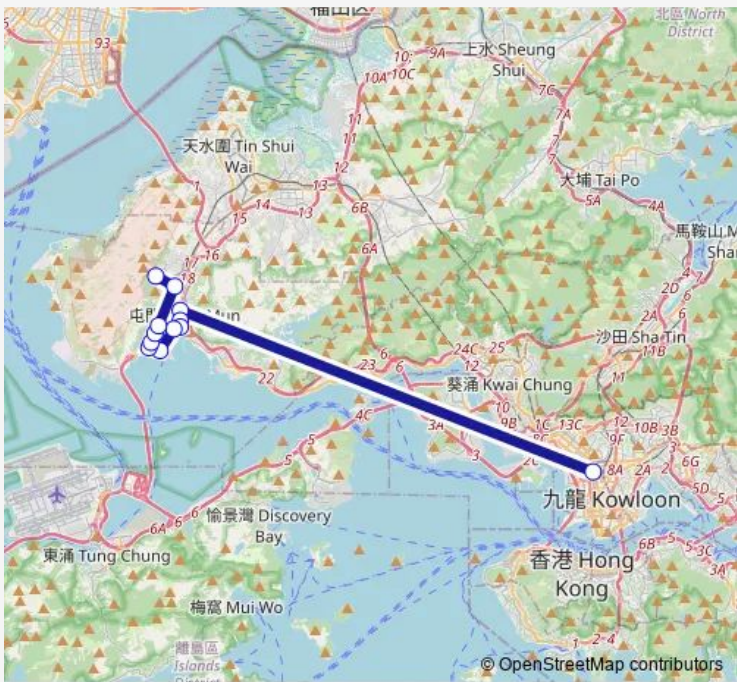

Route schedule  
 LEUNG KING PLAZA, LEUNG KING ESTATE — BUTE STREET, NEAR MONGKOK EXCHANGE

Monday	03:00-02:40 <sup>+1</sup>
Tuesday	03:00-02:40 <sup>+1</sup>
Wednesday	03:00-02:40 <sup>+1</sup>
Thursday	03:00-02:40 <sup>+1</sup>
Friday	03:00-02:40 <sup>+1</sup>
Saturday	03:00-02:40 <sup>+1</sup>
Sunday	03:00-02:40 <sup>+1</sup>

Route info

Direction: LEUNG KING PLAZA, LEUNG KING ESTATE

Stops: 7

Trip Duration: 0 hour 56 min

## Direction

BUTE STREET, NEAR MONGKOK EXCHANGE — LEUNG KING PLAZA, LEUNG KING ESTATE

12 stops

[Open route schedule](#)

BUTE STREET, NEAR MONGKOK EXCHANGE

TUEN MUN TOWN CENTRE BUS TERMINUS

TUEN MUN HEUNG SZE WUI ROAD, NEAR H.A.N.D.S SHOPPING CENTRE, ON TING ESTATE