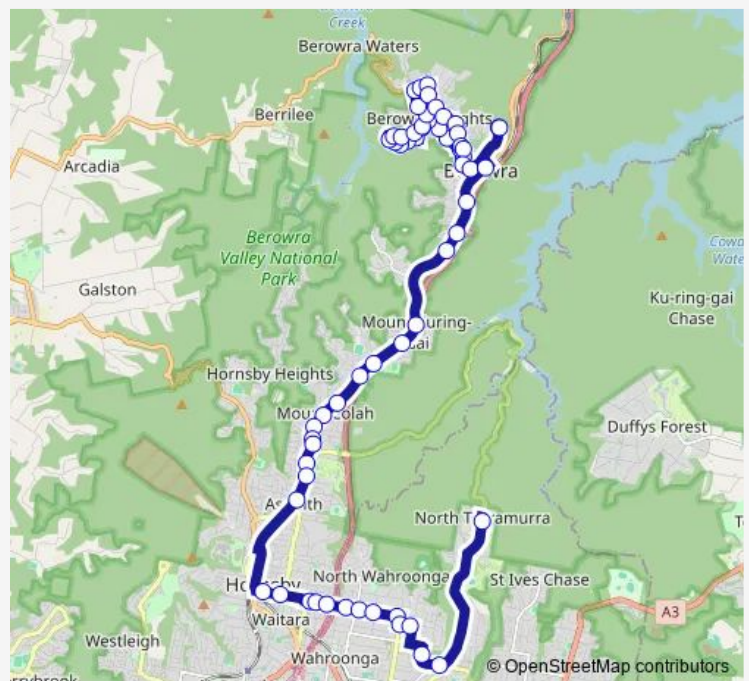

Barnetts Rd Opp Easton Rd

Barnetts Rd After Berkeley Cl

Turner Rd After Berowra Waters Rd

Turner Rd Opp Mangaloo St

Elizabeth St At Turner Rd

Elizabeth St At Suzanne Cl

Elizabeth St At Woodcourt Rd

Route schedule

Berowra Christian School, Berowra Waters Rd —  
Ku-ring-gai Creative Arts High School, Bobbin Head Rd

Monday 07:32

Tuesday 07:32

Wednesday 07:32

Thursday 07:32

Friday —

Saturday —

Sunday —

Route info

Direction: Berowra Christian School, Berowra Waters Rd

Stops: 61

Trip Duration: 1 hour 19 min

Woodcourt Rd At Lonsdale Av

Woodcourt Rd Before Alan Rd

Woodcourt Rd After Alan Rd

Berowra Pre-School Centre, Hillcrest Rd

Hillcrest Rd At Rosslyn St

Berowra Public School, Hillcrest Rd

Berowra Public School, Berowra Waters Rd

St Mark's Anglican Church, Berowra Waters Rd

Berowra Park, Berowra Waters Rd

The Gully Rd At Mary Wall Cres