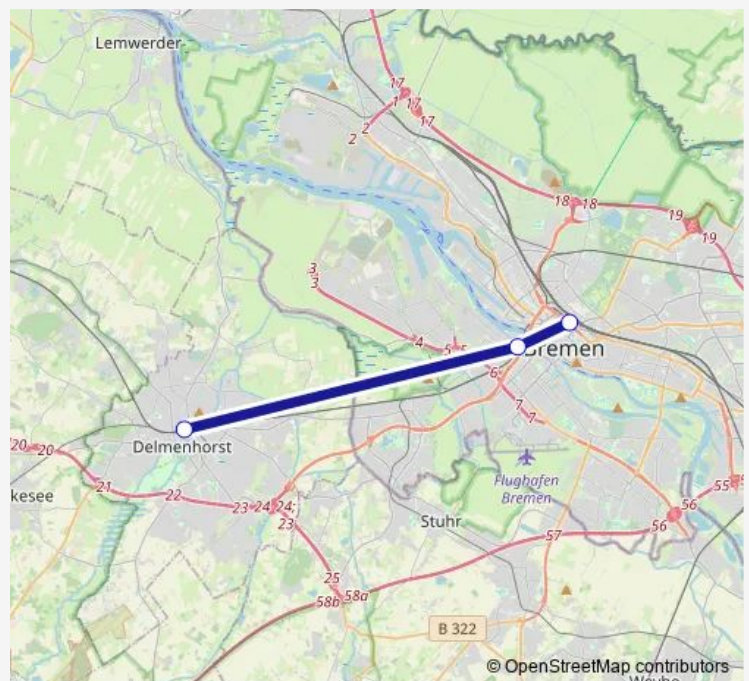

Bus Rb58

[Go to website](#)

Direction

Delmenhorst — Bremen Hbf/Hugo-Schauinsland-Platz,
Bremen

3 stops

[Open route schedule](#)

Delmenhorst

Bremen Neustadt

Bremen Hbf/Hugo-Schauinsland-Platz, Bremen

Route schedule

Delmenhorst — Bremen Hbf/Hugo-Schauinsland-Platz,
Bremen

Monday	—
Tuesday	23:34
Wednesday	—
Thursday	—
Friday	—
Saturday	—
Sunday	—

Route info

Direction: Delmenhorst

Stops: 3

Trip Duration: 0 hour 28 min

Rb58

Rb58 Bus time schedules and route maps are available in an offline PDF at busmaps.com. Use the busmaps.com website to see live bus times, train schedule or subway schedule, and step-by-step directions for all public transit in Bremen