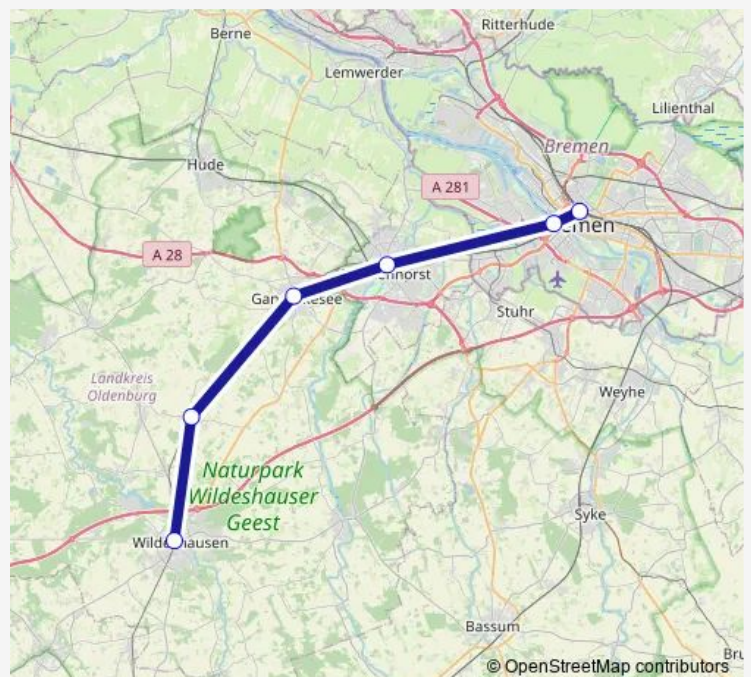

Bus Rb58

[Go to website](#)

Direction

Wildeshausen — Bremen Hauptbahnhof/Hugo-Schauinsland-Platz

6 stops

[Open route schedule](#)

Wildeshausen

Brettorf

Ganderkesee

Delmenhorst

Bremen Neustadt

Bremen Hauptbahnhof/Hugo-Schauinsland-Platz

Route schedule

Wildeshausen — Bremen Hauptbahnhof/Hugo-Schauinsland-Platz

Monday	—
Tuesday	21:05-23:05
Wednesday	21:34-23:34
Thursday	21:34-23:34
Friday	—
Saturday	—
Sunday	—

Route info

Direction: Wildeshausen

Stops: 6

Trip Duration: 1 hour 15 min

Rb58

BusMaps

Direction

Bremen Hauptbahnhof/Hugo-Schauinsland-Platz — Wildeshausen

6 stops

[Open route schedule](#)

Bremen Hauptbahnhof/Hugo-Schauinsland-Platz

Bremen Neustadt

Delmenhorst

Ganderkesee

Brettorf

Wildeshausen