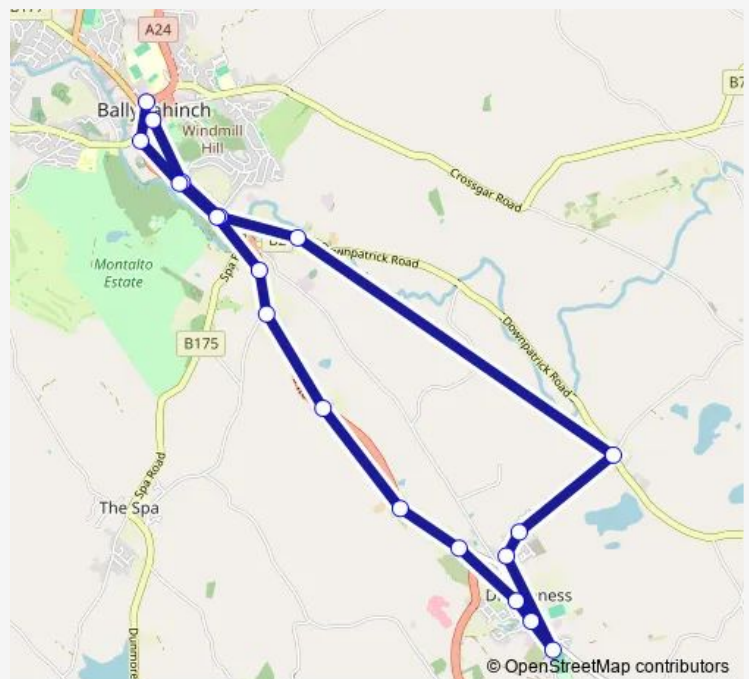

Bus 318d Ballynahinch, Windmill Street - Ballynahinch, Windmill Street

[Go to website](#)

Direction

Windmill Street — Main Street

19 stops

[Open route schedule](#)

- Windmill Street
- Bowling Green
- Carlisle Park
- The Bridge
- Mccanns Corner
- Cumber Park
- Cumber Drive
- 103-111 Old Park Road
- Dan Rice Hall
- Cumber Terrace
- Curries Corner
- Cumber Cottages
- Drumaness Road
- Ballymaglave Road
- Millbrook Lodge Hotel
- Carlisle Park
- Bowling Green
- Dromore Street
- Main Street

Trip Duration: 0 hour 25 min

318d — Ballynahinch, Windmill Street - Ballynahinch, Windmill Street

Direction

Windmill Street — Windmill Street

19 stops

[Open route schedule](#)

Windmill Street

Bowling Green

Windmill Street

Route schedule

Windmill Street — Windmill Street

Monday 09:40-11:40

Tuesday 09:40-11:40

Wednesday 09:40-11:40

Thursday 09:40-11:40

Friday 09:40-11:40

Saturday —

Sunday —

Route info

Direction: Windmill Street

Stops: 19

Trip Duration: 0 hour 25 min

318d Bus time schedules and route maps are available in an offline PDF at busmaps.com. Use the busmaps.com website to see live bus times, train schedule or subway schedule, and step-by-step directions for all public transit in Downpatrick