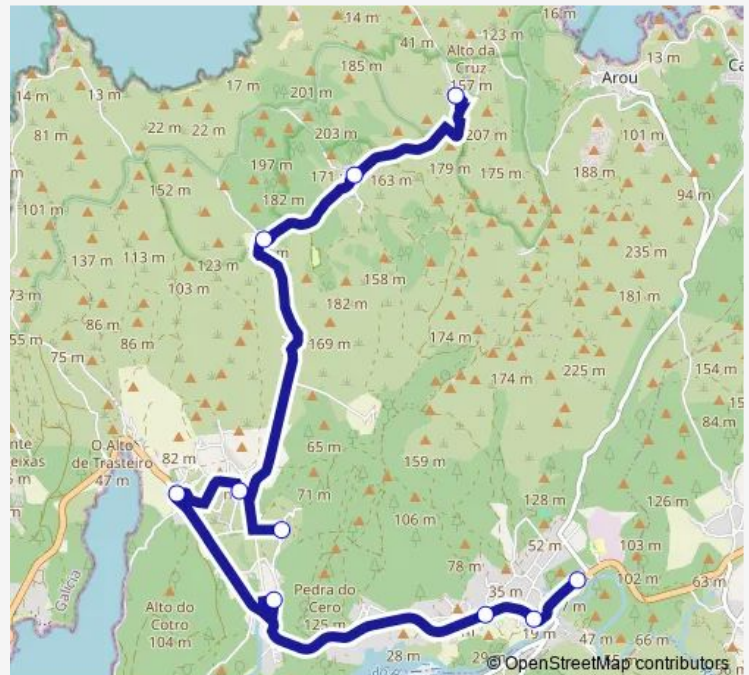

Pedrouzo

Cruceiro

Tasaraño

Ponte Do Porto

Ceip DE Ponte DO Porto

Consultorio Ponte DO Port

Route schedule

Santa Mariña — Consultorio Ponte DO Port

Monday 08:45

Tuesday 08:45

Wednesday 08:45

Thursday —

Friday 08:45

Saturday —

Sunday —

Route info

Direction: Santa Mariña

Stops: 10

Trip Duration: 0 hour 35 min

Direction

Consultorio Ponte DO Port — Santa Mariña

10 stops

[Open route schedule](#)

Consultorio Ponte DO Port