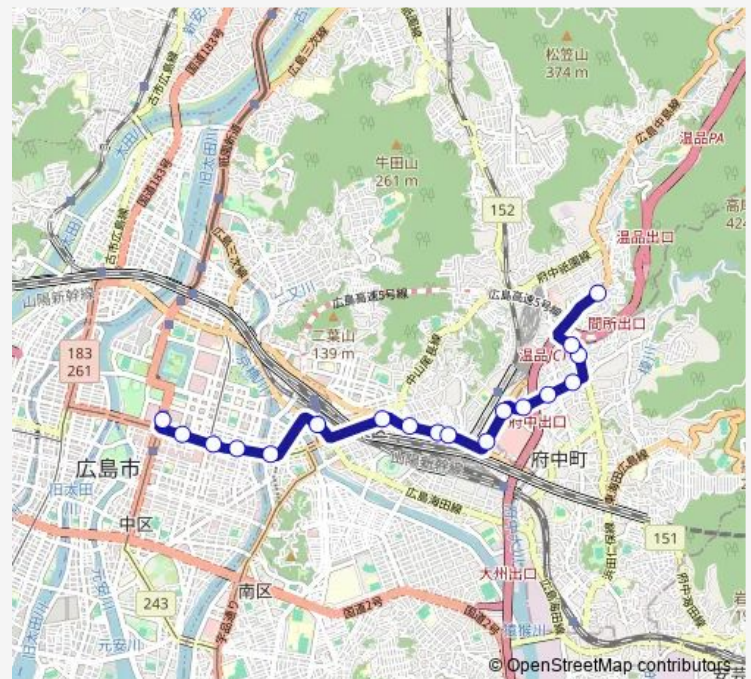

Route schedule

県庁前 — 温品四丁目

Monday 06:58-22:00

Tuesday 06:58-22:00

Wednesday 06:58-22:00

Thursday 06:58-22:00

Friday 06:58-22:00

Saturday 06:57-21:45

Sunday 06:57-21:45

Route info

Direction: 県庁前

Stops: 18

Trip Duration: 0 hour 32 min

■ 2-7 — 2号線

2-7 Bus time schedules and route maps are available in an offline PDF at busmaps.com. Use the busmaps.com website to see live bus times, train schedule or subway schedule, and step-by-step directions for all public transit in Hiroshima