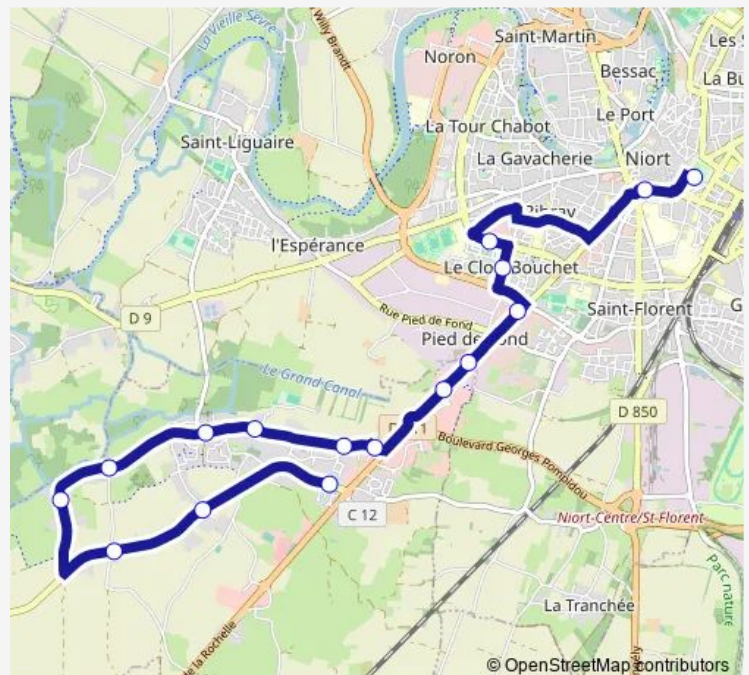

Bessines Mairie

Breuil Marais

Jean Richard

Potence

Gravee

Montamisé

Route schedule

Breche — Montamisé

Monday	15:55
Tuesday	15:55
Wednesday	—
Thursday	15:55
Friday	15:55
Saturday	—
Sunday	—

Route info

Direction: Breche

Stops: 16

Trip Duration: 0 hour 42 min

L142 Bus time schedules and route maps are available in an offline PDF at busmaps.com. Use the busmaps.com website to see live bus times, train schedule or subway schedule, and step-by-step directions for all public transit in Niort