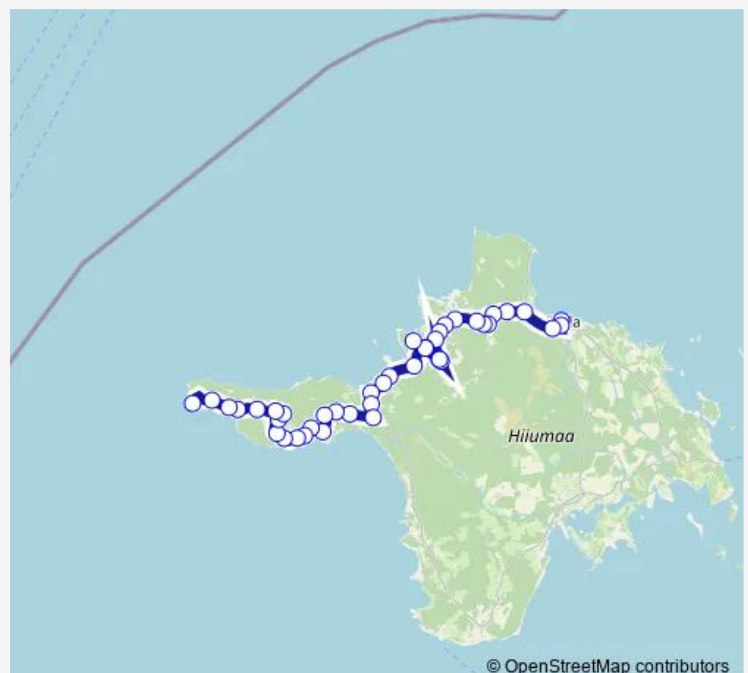

Viskoosa

Jõeranna

Paope

Route schedule

Kärđla bussijaam — Kalana

Monday	15:25
Tuesday	—
Wednesday	15:25
Thursday	15:25
Friday	15:25
Saturday	15:25
Sunday	—

Route info

Direction: Kärđla bussijaam

Stops: 42

Trip Duration: 1 hour 4 min

© OpenStreetMap contributors

Rooli

Luidja

Villamaa

Puski tee

Viita