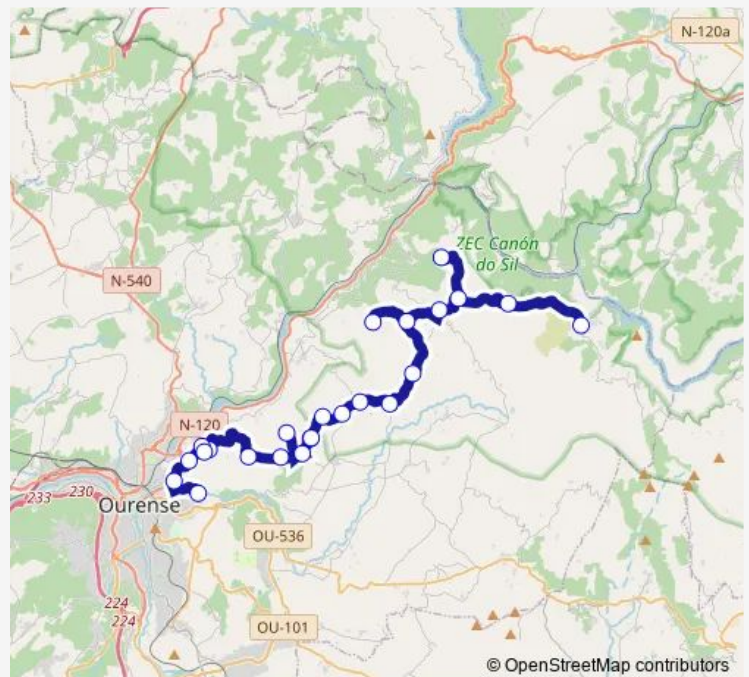

### Route schedule

CPI José García García — Loureiro

Monday	15:00
Tuesday	16:00
Wednesday	15:00
Thursday	16:00
Friday	15:00
Saturday	—
Sunday	—

### Route info

Direction: CPI José García García

Stops: 24

Trip Duration: 1 hour 9 min

Xg688005 — CPI José García García - Loureiro

Moura

Pombar

Loureiro

## Direction

Loureiro — CPI José García García

24 stops

[Open route schedule](#)

Loureiro

Pombar

Moura

Monteverde