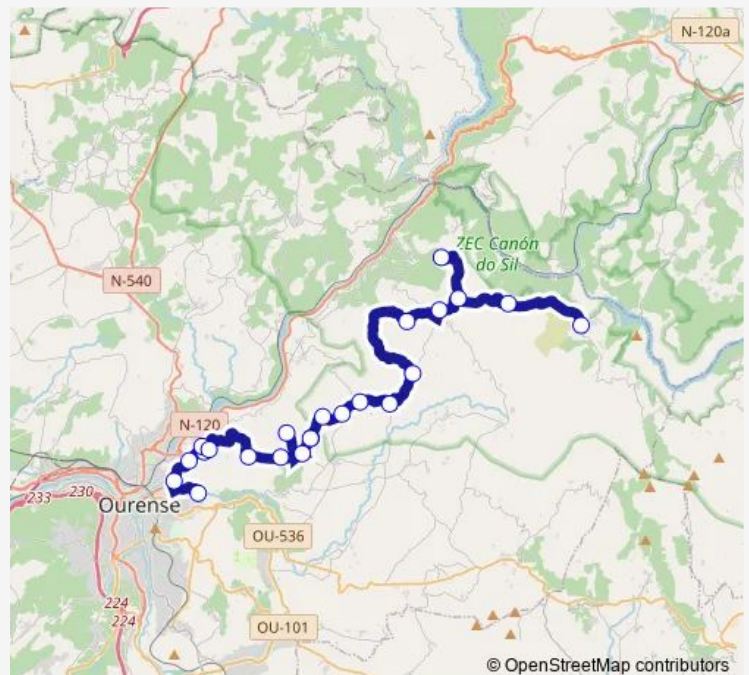

Velle 3 (Salida DO Pobo)

### Route schedule

Loureiro — CPI José García García

Monday 07:26

Tuesday 07:26

Wednesday 07:26

Thursday 07:26

Friday 07:26-07:32

Saturday —

### Route info

Direction: Loureiro

Stops: 23

Trip Duration: 1 hour 7 min

XG688005 — CPI José García García - Loureiro

Lonia

CPI José García García