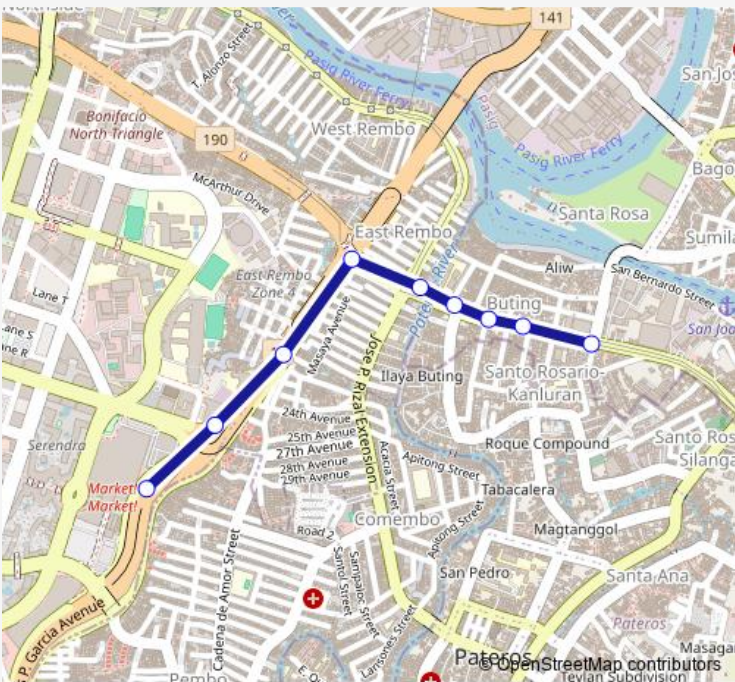

Bus Market Market - Nascor

[Go to website](#)

Direction
 Carlos P. Garcia Ave, Makati City, Manila — F. Flores / M. Concepcion Ave Intersection, Pateros, Manila

9 stops

[Open route schedule](#)

- Carlos P. Garcia Ave, Makati City, Manila
- Carlos P. Garcia Ave, Makati City, Manila
- Carlos P. Garcia Ave, Makati City, Manila
- Kalayaan Ave / Carlos P. Garcia Ave, Makati City, Manila
- Dr Jose P. Rizal Extension / 10th Ave Intersection, Makati City, Manila
- Buting Elementary School, M. Concepcion Ave, Pasig City, Manila
- M. Concepcion Ave / F. Angeles Intersection, Pasig City, Manila
- De Los Santos / M. Concepcion Ave Intersection, Pateros, Manila
- F. Flores / M. Concepcion Ave Intersection, Pateros, Manila

Route schedule

Carlos P. Garcia Ave, Makati City, Manila — F. Flores / M. Concepcion Ave Intersection, Pateros, Manila

Monday	00:00
Tuesday	00:00
Wednesday	00:00
Thursday	00:00
Friday	00:00
Saturday	00:00
Sunday	00:00

Route info

Direction: Carlos P. Garcia Ave, Makati City, Manila

Stops: 9

Trip Duration: 0 hour 8 min

Direction

F. Flores / M. Concepcion Ave Intersection, Pateros, Manila — Carlos P. Garcia Ave, Makati City, Manila

Monday 00:00

Tuesday 00:00

Wednesday 00:00

Thursday 00:00

Friday 00:00

Saturday 00:00

Sunday 00:00

Route info