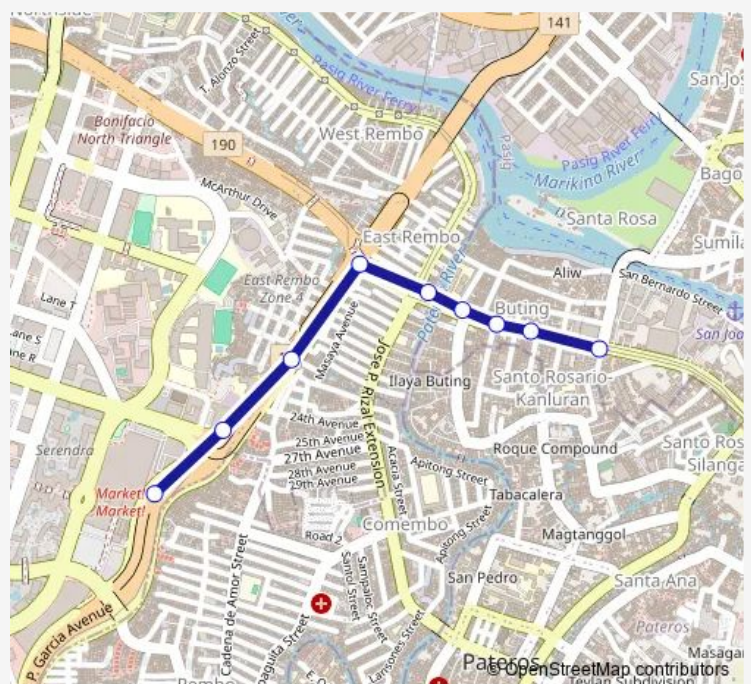

Route schedule

Carlos P. Garcia Ave, Makati City, Manila — F. Flores / M. Concepcion Ave Intersection, Pateros, Manila

Monday 00:00

Tuesday 00:00

Wednesday 00:00

Thursday 00:00

Friday 00:00

Saturday 00:00

Sunday 00:00

Route info

Direction: Carlos P. Garcia Ave, Makati City, Manila

Stops: 9

Trip Duration: 0 hour 8 min

Market Market - Nascor

Direction

F. Flores / M. Concepcion Ave Intersection, Pateros, Manila — Carlos P. Garcia Ave, Makati City, Manila

10 stops

[Open route schedule](#)

F. Flores / M. Concepcion Ave Intersection, Pateros, Manila

De Los Santos / M. Concepcion Ave Intersection, Pateros, Manila

M. Concepcion Ave / F. Angeles Intersection, Pasig City, Manila

Monday 00:00

Tuesday 00:00

Wednesday 00:00

Thursday 00:00

Friday 00:00

Saturday 00:00

Sunday 00:00

Route info