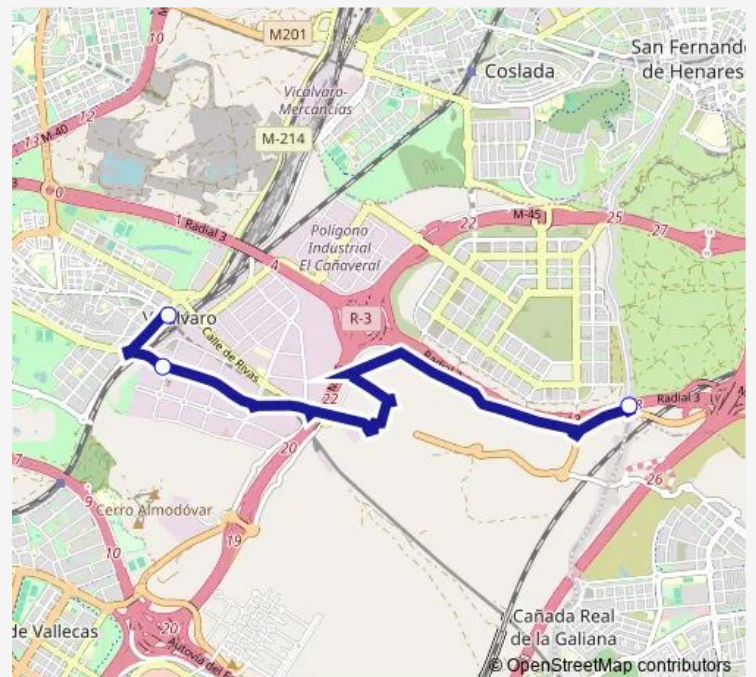

**Bus SE718 Puerta de Arganda - Cañada Real**[Go to website](#)**Direction**

Puerta De Arganda — Cañada Real

3 stops

[Open route schedule](#)

Puerta De Arganda

Pirotecnia - Ahumados

Cañada Real

**Route schedule**

Puerta De Arganda — Cañada Real

Monday 07:55-19:55

Tuesday 07:55-19:55

Wednesday 07:55-19:55

Thursday 07:55-19:55

Friday 07:55-19:55

Saturday —

Sunday —

**Route info**

Direction: Puerta De Arganda

Stops: 3

Trip Duration: 0 hour 20 min

**Direction**

Cañada Real — Puerta De Arganda

4 stops

[Open route schedule](#)

## Route info

Direction: Cañada Real

Stops: 4

Trip Duration: 0 hour 40 min

SE718 Bus time schedules and route maps are available in an offline PDF at busmaps.com. Use the busmaps.com website to see live bus times, train schedule or subway schedule, and step-by-step directions for all public transit in Madrid