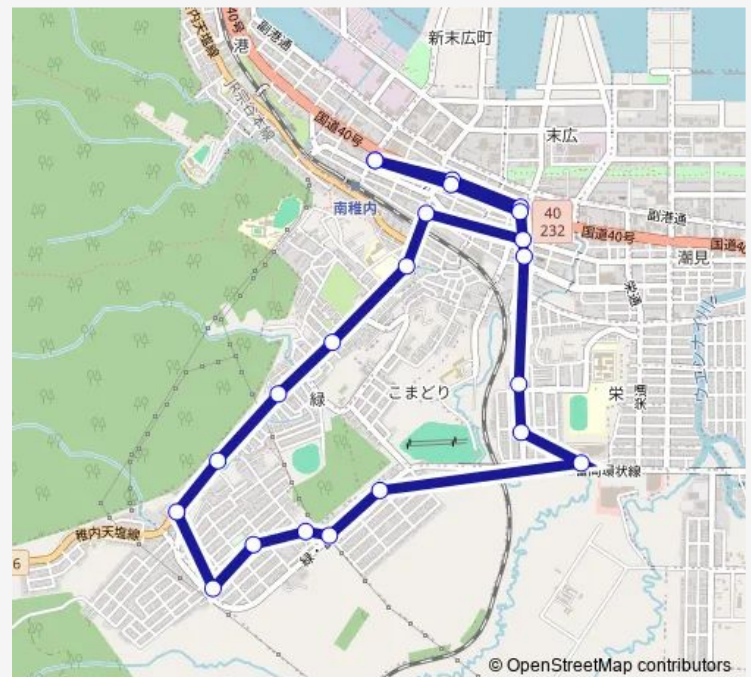

Bus 20 緑町線

[Go to website](#)

Direction

南駅前 — 南駅前

22 stops

[Open route schedule](#)

南駅前

大黒3丁目

大黒4丁目

大黒5丁目

大黒3丁目

南小学校前

緑3丁目

緑4丁目

道職員住宅前

緑5丁目

緑5 - 28

緑5 - 25

緑5 - 23

森林公園前

こまどり5丁目

禎心会病院

栄ニュータウン

栄1丁目

大黒5丁目

大黒4丁目

大黒3丁目

Route schedule

南駅前 — 南駅前

Monday 07:55-18:05

Tuesday 07:55-18:05

Wednesday 07:55-18:05

Thursday 07:55-18:05

Friday 07:55-18:05

Saturday 07:48-17:59

Sunday 07:48-17:59

Route info

Direction: 南駅前

Stops: 22

Trip Duration: 0 hour 31 min

■ 20 緑町線

BusMaps