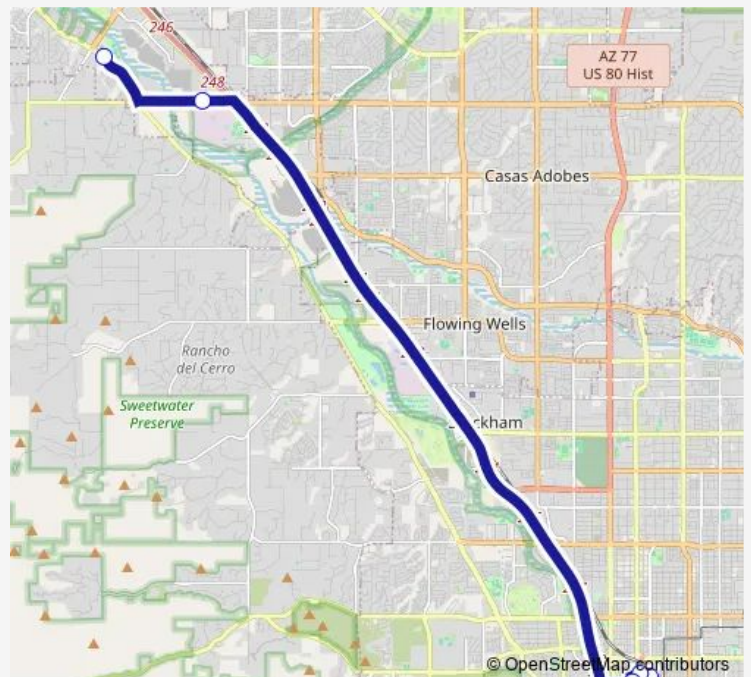

Bus 104X Marana-Downtown Express

[Go to website](#)

Direction

Congress/Granada (Sw) — Silverbell/Crossroads Park (Se)

9 stops

[Open route schedule](#)

Congress/Granada (Sw)

Broadway/Church (Sw)

Congress/Granada (Sw) — Silverbell/Crossroads Park (Se)

Monday	16:35
Tuesday	16:35
Wednesday	16:35
Thursday	16:35
Friday	16:35
Saturday	—
Sunday	—

Route info

Direction: Congress/Granada (Sw)

Stops: 9

Trip Duration: 0 hour 32 min

104X — Marana-Downtown Express

Direction

Ina/Starcommerce Way (Nw) — Congress/Granada (Nw)

10 stops

[Open route schedule](#)

Ina/Starcommerce Way (Nw)

Silverbell/Crossroads Park (Se)

Congress/Central (Se)

Congress/Granada (Sw)

Broadway/Church (Sw)

6th Av/Pennington (Ne)

Alameda/Grossetta (Nw)

Church/Pennington (Nw)

Congress/Church (Nw)

Congress/Granada (Nw)

Route schedule