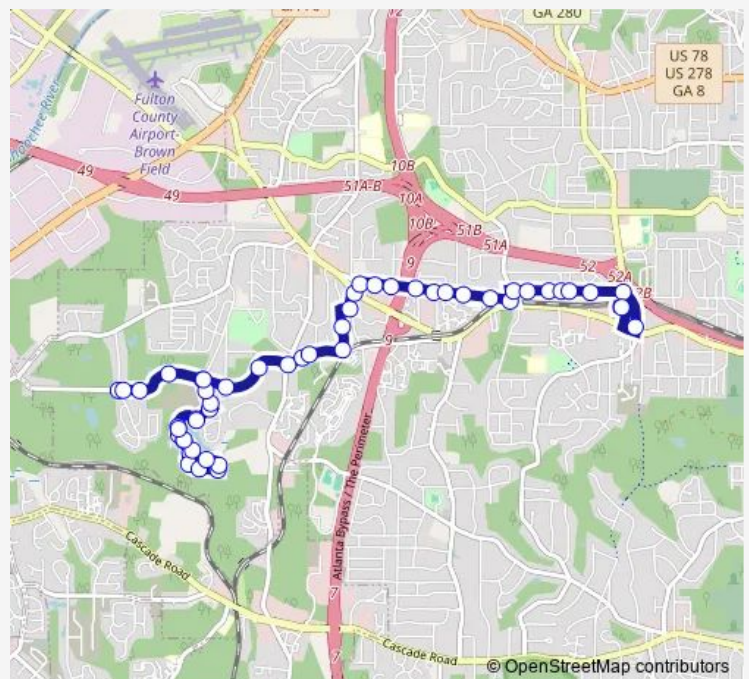

Nathan RD SW @ Brownlee PL Sw

Nathan RD SW @ 179

Nathan RD SW @ Boulder Park DR Sw

Route schedule

Hamilton E Holmes Station - BUS Loop — Dollar Mill RD SW @ Boulder Park DR Sw

Monday 05:50-23:50

Tuesday 05:50-23:50

Wednesday 05:50-23:50

Thursday 05:50-23:50

Friday 05:50-23:50

Saturday 05:50-23:50

Sunday 05:50-23:50

Route info

Direction: Hamilton E Holmes Station - BUS Loop

Stops: 39

Trip Duration: 0 hour 19 min

865 — Boulder Park Drive

Boulder Park DR SW @ Howell TER Sw

Boulder Park DR SW @ Howell Ter

Boulder Park DR SW @ 3631

Boulder Park DR SW @ Fairburn RD Sw

Boulder Park DR SW @ Branch DR Sw

Wilson Mill RD @ 606

Wilson Mill RD @ Boulder Park Dr

Boulder Park DR SW @ Line RD Sw

Route schedule

Dollar Mill RD SW @ Boulder Park DR Sw — Hamilton E Holmes Station - BUS Loop

Monday 05:09-00:09⁺¹

Tuesday 05:09-00:09⁺¹