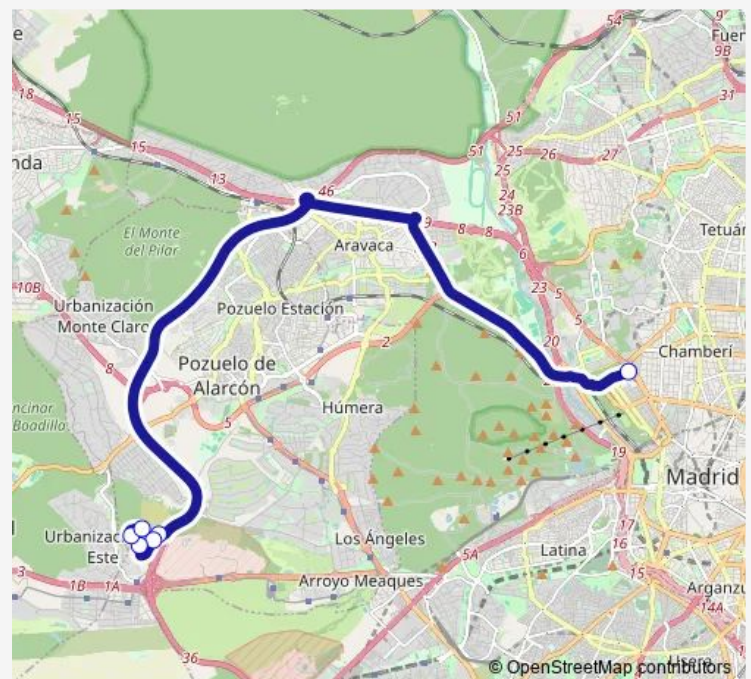

Badajoz-Geonómica DE Plantas

Pºruperto Chapí-Moncloa

**Route schedule**

C-Servicios Centrales — Pºruperto Chapí-Moncloa

Monday 06:45-17:05

Tuesday 06:45-17:05

Wednesday 06:45-17:05

Thursday 06:45-17:05

Friday 06:45-17:05

Saturday —

Sunday —

**Route info**

Direction: C-Servicios Centrales

Stops: 5

Trip Duration: 0 hour 50 min

**Direction**

Pºruperto Chapí-Moncloa — C-Servicios Centrales

6 stops

[Open route schedule](#)

Pºruperto Chapí-Moncloa

Gta.F-Usoc Aeronáutica

Badajoz-Geonómica DE Plantas

Badajoz-Domótica Integral

M-Informática

## Route info

Direction: Pºruperto Chapí-Moncloa

Stops: 6

Trip Duration: 0 hour 50 min

865 Bus time schedules and route maps are available in an offline PDF at busmaps.com. Use the busmaps.com website to see live bus times, train schedule or subway schedule, and step-by-step directions for all public transit in Madrid