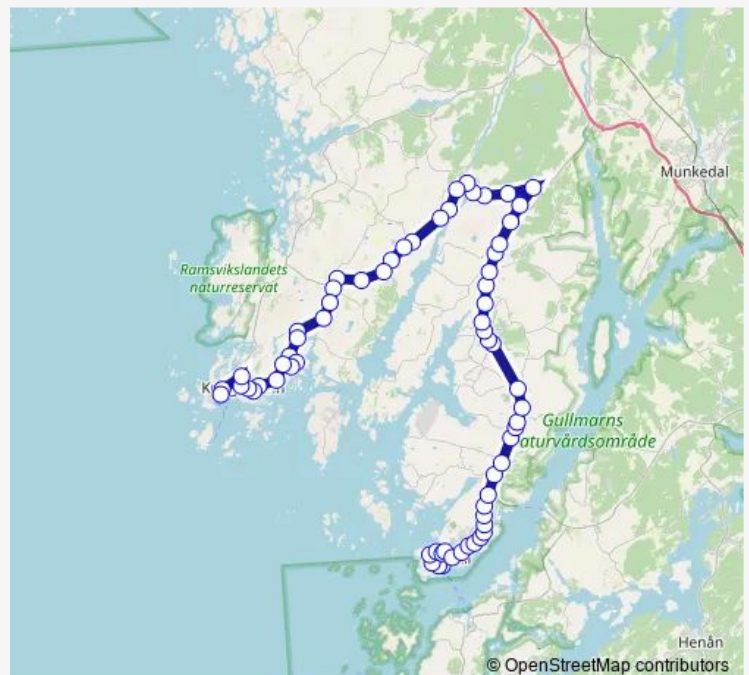

### Route schedule

Lysekil sjukhus — Smögen busstation

Monday 05:35

Tuesday 05:35

Wednesday 05:35

Thursday 05:35

Friday 05:35

Saturday —

### Route info

Direction: Lysekil sjukhus

Stops: 66

Trip Duration: 1 hour 5 min

■ 865

BusMaps

Häggvall

Dalaberg