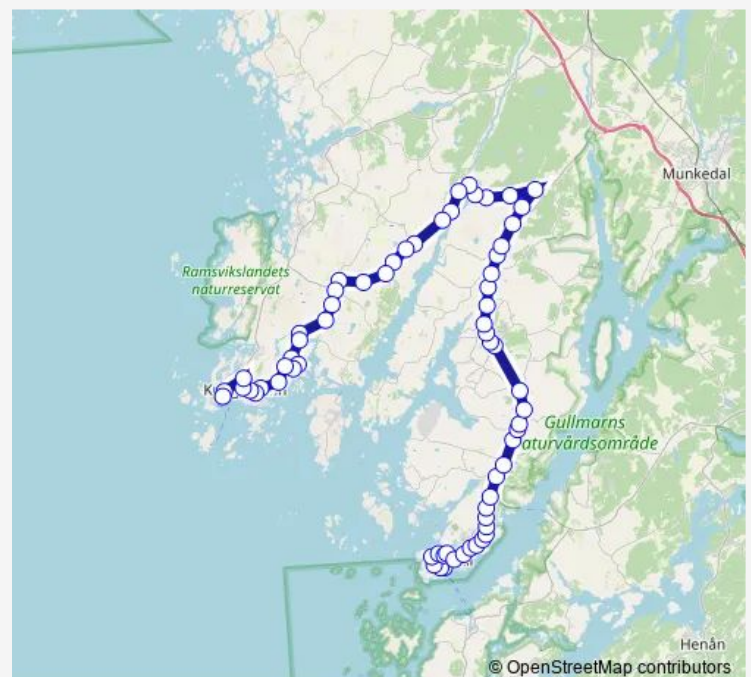

### Route schedule

Lysekil sjukhus — Smögen busstation

Monday 05:35

Tuesday 05:35

Wednesday 05:35

Thursday 05:35

Friday 05:35

Saturday —

### Route info

Direction: Lysekil sjukhus

Stops: 66

Trip Duration: 1 hour 5 min

■ 865

BusMaps

Häggvall

Dalaberg