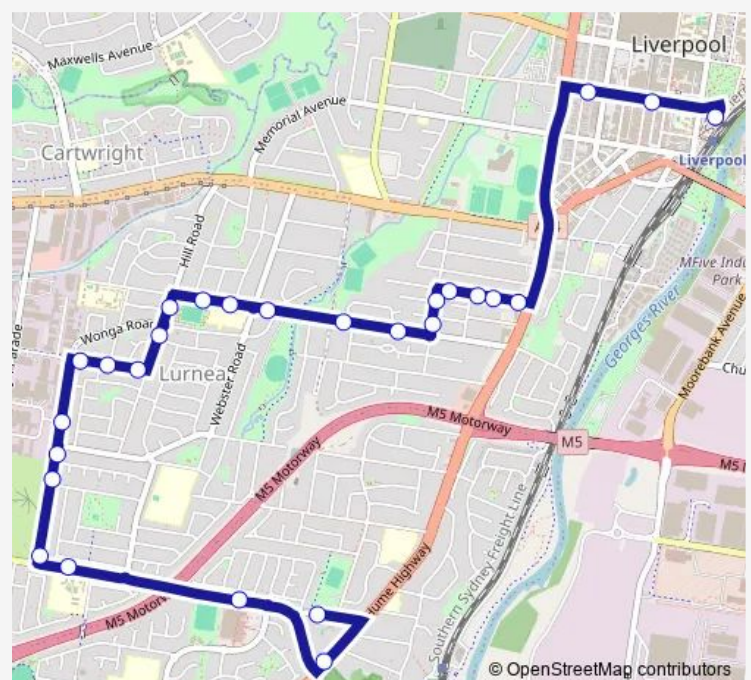

### Route schedule

Jardine Park, Old Kurrajong Rd — Liverpool Station, Stand A

Monday 08:44

Tuesday 08:44

Wednesday 08:44

Thursday 08:44

Friday —

Saturday —

### Route info

Direction: Jardine Park, Old Kurrajong Rd

Stops: 24

Trip Duration: 0 hour 29 min

865 — Liverpool to Casula Mall via Lurnea Shops

Westfield Liverpool, Elizabeth Dr

Liverpool Hospital, Elizabeth St