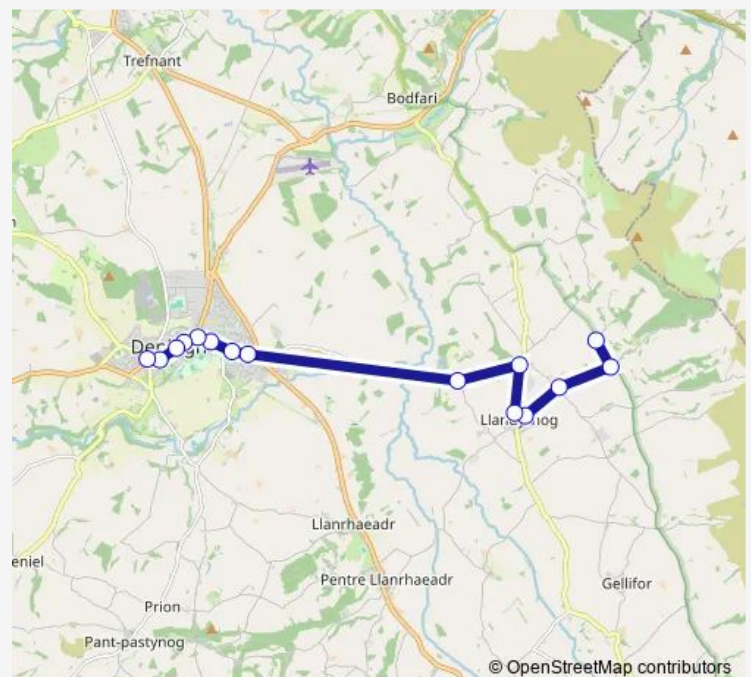

Railway Inn

Lidl

Denbigh Police Station

Library and Museum

Lenten Pool

Route schedule

Highfield Park — Lenten Pool

Monday	08:10-22:05
Tuesday	—
Wednesday	—
Thursday	08:10-22:05
Friday	08:10-22:05
Saturday	—
Sunday	08:10-22:05

Route info

Direction: Highfield Park

Stops: 15

Trip Duration: 0 hour 15 min

■ 76H — Rhyl - Llangwyfan

BusMaps

Direction

Lenten Pool — Highfield Park

16 stops

[Open route schedule](#)

Lenten Pool

Library and Museum

Denbigh Police Station

Lidl

Plas Pigot

Denbigh High School

Friday 14:10-21:40

Saturday —

Sunday 14:10-21:40

Route info

Direction: Lenten Pool

Stops: 16

Trip Duration: 0 hour 15 min

76H Bus time schedules and route maps are available in an offline PDF at busmaps.com. Use the busmaps.com website to see live bus times, train schedule or subway schedule, and step-by-step directions for all public transit in Denbigh