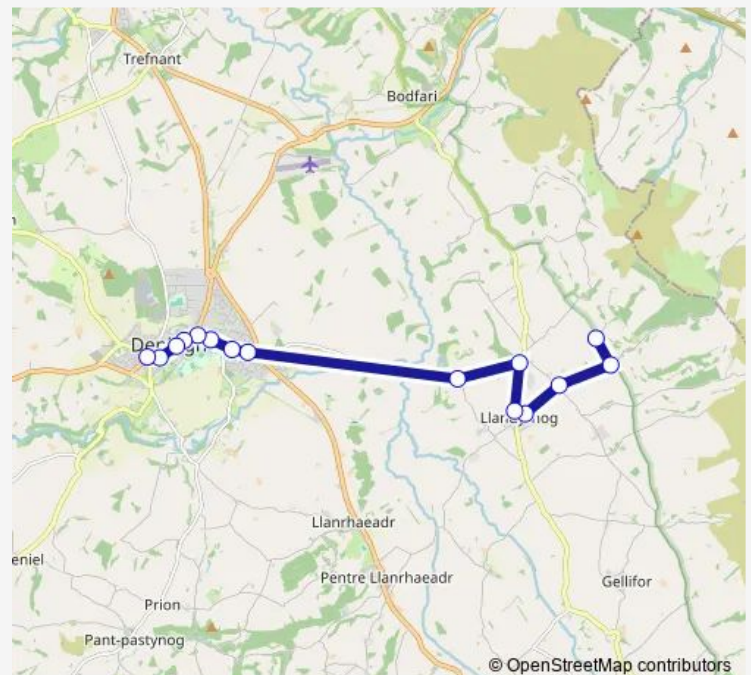

Tuesday —

Wednesday 08:10-22:05

Thursday 08:10-22:05

Friday 08:10-22:05

Saturday —

Sunday 08:10-22:05

Route info

Direction: Highfield Park

Stops: 15

Trip Duration: 0 hour 15 min

76H — Rhyl - Llangwyfan

Direction

Lenten Pool — Highfield Park

16 stops

[Open route schedule](#)

Lenten Pool

Route info

Direction: Lenten Pool

Stops: 16

Trip Duration: 0 hour 15 min

76H Bus time schedules and route maps are available in an offline PDF at busmaps.com. Use the busmaps.com website to see live bus times, train schedule or subway schedule, and step-by-step directions for all public transit in Denbigh