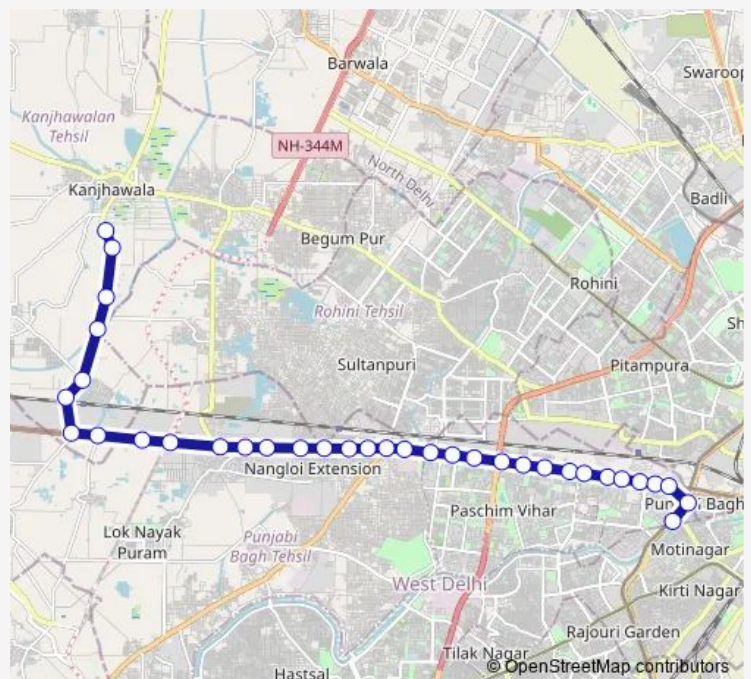

Bus 927extdown

[Go to website](#)

Direction

Kanjhawala Depot (Narela Road) — Punjabi Bagh Terminal

34 stops

[Open route schedule](#)

Kanjhawala Depot (Narela Road)

Desu Sub Station

Haryana Shakti School Kanjhawala

Sir Chhotu Ram Polytechnic

Ghevra Village

FCI Ghevra

Ghevra Crossing / Ghevra Metro Station

Hiran Kudna Crossing

Mile Stone / Shiv Shankar Dharam Kanta

Mundka Industrial Area / Mundka School

Mundka Village (Metro Station)

Mundka Village Xing

Swarn Park

Rajdhani Park

Qamruddin Nagar Terminal

Lokesh Cinema Nangloi

Nangloi Metro Station

Sultan Puri Crossing

Surajmal Stadium

Jwala Puri / Nangloi Depot

Inder Enclave

Route schedule

Kanjhawala Depot (Narela Road) — Punjabi Bagh Terminal

Monday 00:08-07:28

Tuesday 00:08-07:28

Wednesday 00:08-07:28

Thursday 00:08-07:28

Friday 00:08-07:28

Saturday 00:08-07:28

Sunday 00:08-07:28

Route info

Direction: Kanjhawala Depot (Narela Road)

Stops: 34

Trip Duration: 1 hour 18 min

927extdown

BusMaps