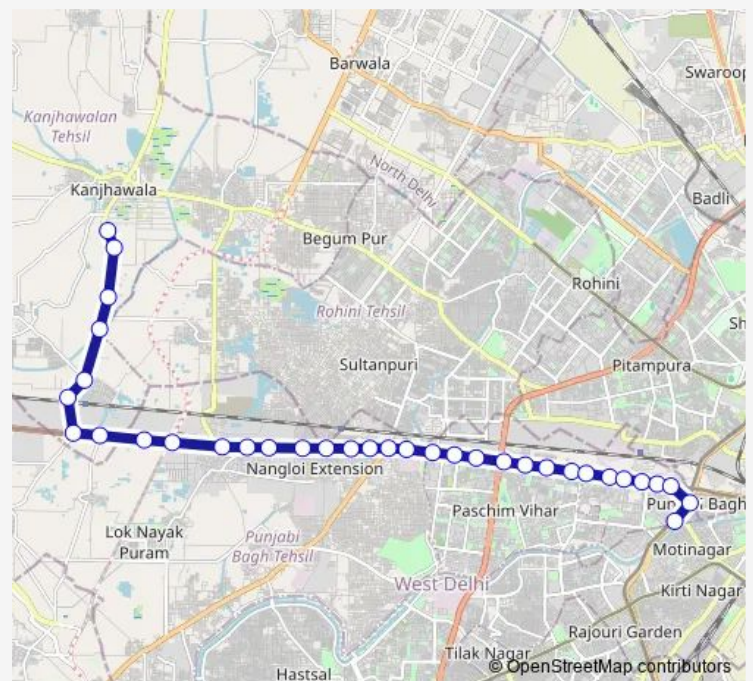

Thursday 00:08-07:28

Friday 00:08-07:28

Saturday 00:08-07:28

Sunday 00:08-07:28

Route info

Direction: Kanjhawala Depot (Narela Road)

Stops: 34

Trip Duration: 1 hour 18 min