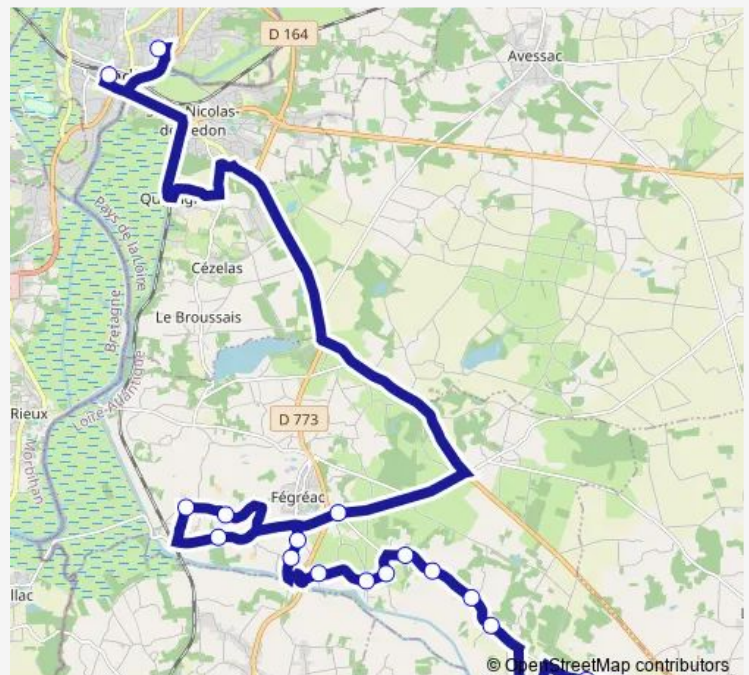

Direction

Collège Bellevue — Rte le Farinet

18 stops

[Open route schedule](#)

Collège Bellevue

Parc Anger - 44

Lourmel

Le Breil

La Touche St-Armel

Rte du Gras

Rte du Brandy

Coisnaute

Rte de Marongle

Rte le Farinet

Route schedule

Collège Bellevue — Rte le Farinet

Monday 16:40

Tuesday 16:40

Wednesday —

Thursday 16:40

Friday 16:40

Saturday —

Sunday —

Route info

Direction: Collège Bellevue

Stops: 18

Trip Duration: 1 hour 0 min

Direction

Collège Bellevue — Les Prioux

11 stops

[Open route schedule](#)

Collège Bellevue