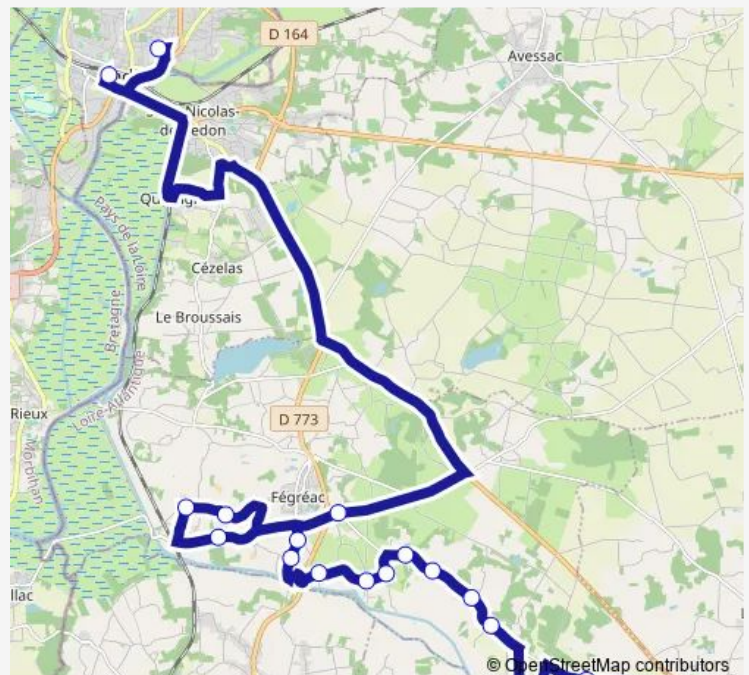

La Touche St-Armel

Rte du Gras

Rte du Brandy

Coisnaute

Rte de Marongle

Rte le Farinet

Route schedule

Collège Bellevue — Rte le Farinet

Monday 16:40

Tuesday 16:40

Wednesday —

Thursday 16:40

Friday 16:40

Saturday —

Sunday —

Route info

Direction: Collège Bellevue

Stops: 18

Trip Duration: 1 hour 0 min

Direction

Le Menigot — Parc Anger - 44

10 stops

[Open route schedule](#)

Le Menigot

Saturday —

Sunday —

Route info

Direction: Le Menigot

Stops: 10

Trip Duration: 0 hour 40 min

Direction

Collège Bellevue — Les Prioux