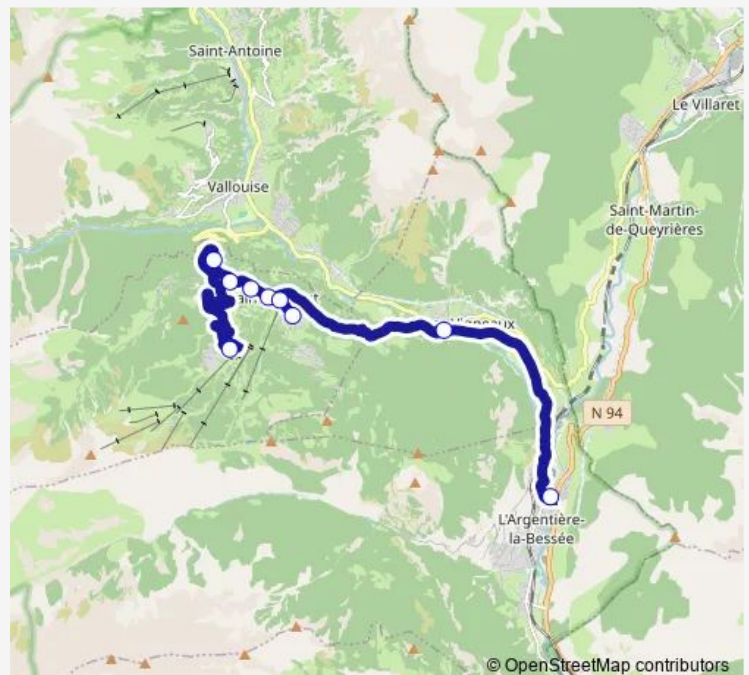

Le Puy

Eyssalerette École

Les Alberts Mairie

Les Prés

Saint Roch 1400

Clot Péouilloux 1600

**Route schedule**

Collège Les Giraudes — Clot Péouilloux 1600

Monday 16:45

Tuesday 16:45

Wednesday 12:10

Thursday 16:45

Friday 16:45

Saturday —

Sunday —

**Route info**

Direction: Collège Les Giraudes

Stops: 9

Trip Duration: 0 hour 38 min

**Direction**

Clot Péouilloux 1600 — Collège Les Giraudes

9 stops

[Open route schedule](#)

Clot Péouilloux 1600

## Route info

Direction: Clot Péouilloux 1600

Stops: 9

Trip Duration: 0 hour 31 min

5405 Bus time schedules and route maps are available in an offline PDF at [busmaps.com](https://busmaps.com). Use the [busmaps.com](https://busmaps.com) website to see live bus times, train schedule or subway schedule, and step-by-step directions for all public transit in Vallouise