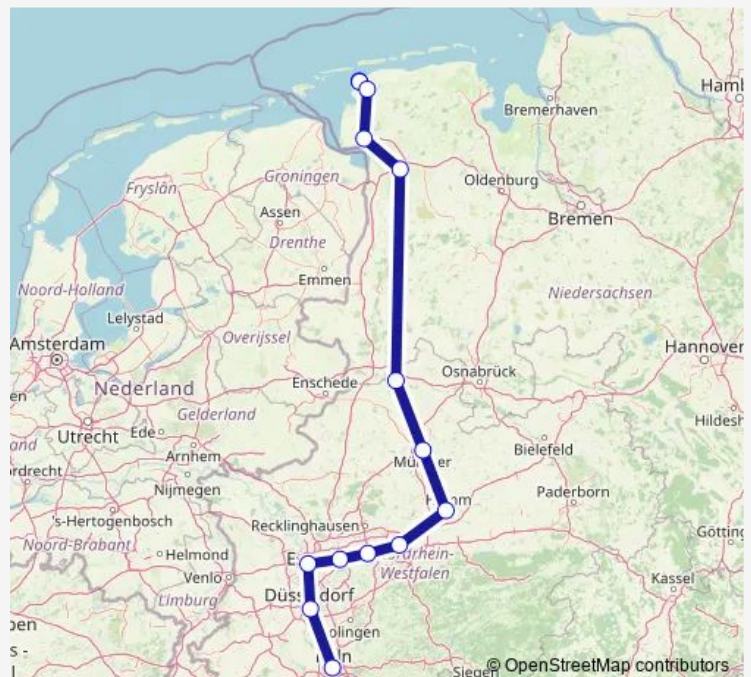

Norden

Emden Hbf

Leer(Ostfriesl)

Rheine

Münster(Westf)Hbf

Hamm(Westf)

Dortmund Hbf

Bochum Hbf

Essen Hbf

Duisburg Hbf

Düsseldorf Hbf

Köln Hbf

Route schedule

Norddeich Mole — Köln Hbf

Monday —

Tuesday —

Wednesday —

Thursday —

Friday —

Saturday —

Sunday

14:53

Route info

Direction: Norddeich Mole

Stops: 14

Trip Duration: 4 hour 52 min

■ IC 2420

IC 2420 Rail time schedules and route maps are available in an offline PDF at busmaps.com. Use the busmaps.com website to see live bus times, train schedule or subway schedule, and step-by-step directions for all public transit in Norden