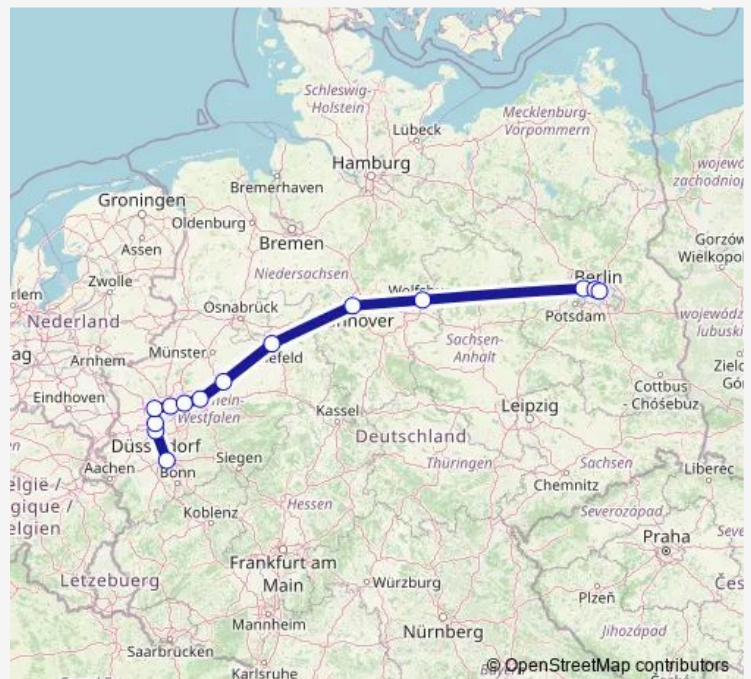

### Direction

undefined — undefined

0 stops

[Open route schedule](#)

### Route schedule

undefined — undefined

Monday 05:28

Tuesday 05:28

Wednesday 05:28

Thursday 05:28

Friday 05:28

Saturday 05:28

### Route info

Direction:

Stops: 0

Trip Duration: – min

ICE 843

Essen Hbf

Bochum Hbf

Dortmund Hbf

Hamm(Westf)

Bielefeld Hbf

Hannover Hbf

Wolfsburg Hbf

Berlin-Spandau