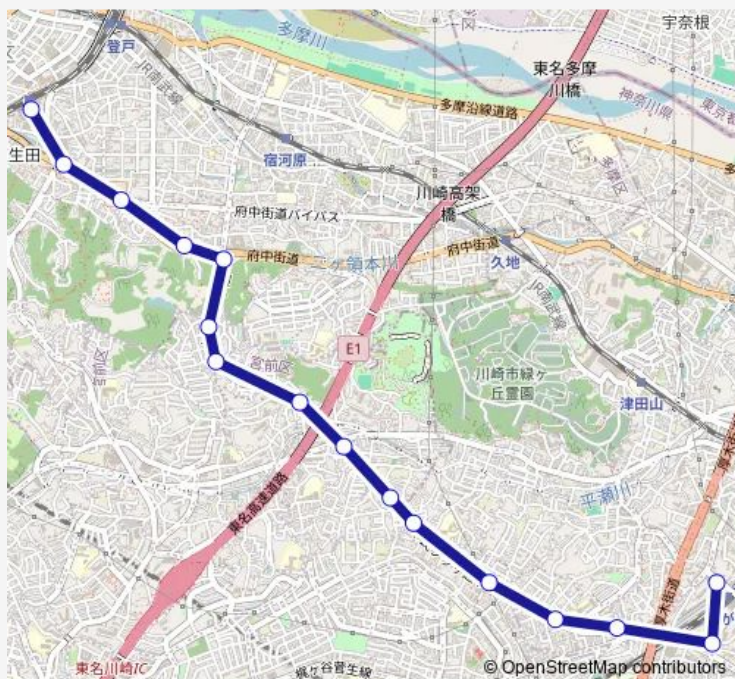

Tuesday 06:09-06:29

Wednesday 06:09-06:29

Thursday 06:09-06:29

Friday 06:09-06:29

Saturday 06:11-06:30

Sunday 06:12

Route info

Direction: 高津営業所

Stops: 9

Trip Duration: 0 hour 10 min

Direction

梶が谷駅 — 向ヶ丘遊園駅南口

16 stops

[Open route schedule](#)

梶が谷駅

姿見台